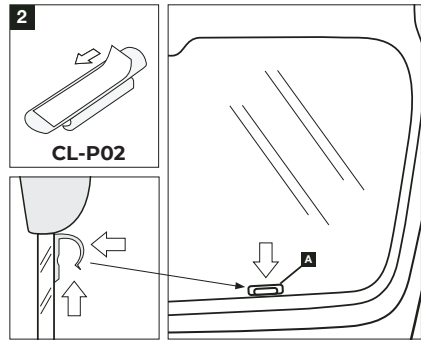

Installation Manual

ALFA ROMEO 156 SPORTWAGON
AR-156-E-A

COMPONENTS INCLUDED

FIXING CLIPS

CL-P01 x 6

CL-P02 x 4

CL-W01 x 1

CAR
SHADES

Installation

ALFA ROMEO 156 SPORTWAGON
AR-156-E-A

SIDE & TAILGATE SHADE INSTALLATION

WARNING:

Read these fitting instructions carefully before you start the installation. Rear passenger windows must not be lowered more than 1/3 whilst the blinds are fitted and the vehicle is in motion. On installation care must be taken not to scratch any paintwork with clips.