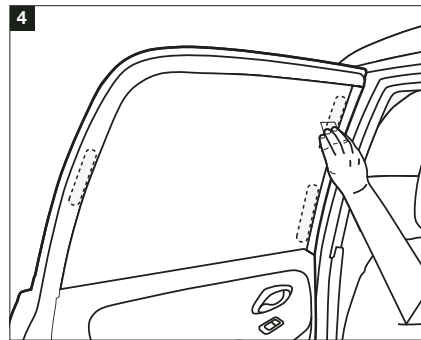

Installation Manual

ALFA ROMEO 156 SPORTWAGON
AR-156-E-A

COMPONENTS INCLUDED

FIXING CLIPS

CL-P01 x 6

CL-P02 x 4

CL-W01 x 1

CAR
SHADES

Installation

ALFA ROMEO 156 SPORTWAGON
AR-156-E-A

SIDE & TAILGATE SHADE INSTALLATION

WARNING:

Read these fitting instructions carefully before you start the installation. Rear passenger windows must not be lowered more than 1/3 whilst the blinds are fitted and the vehicle is in motion. On installation care must be taken not to scratch any paintwork with clips.