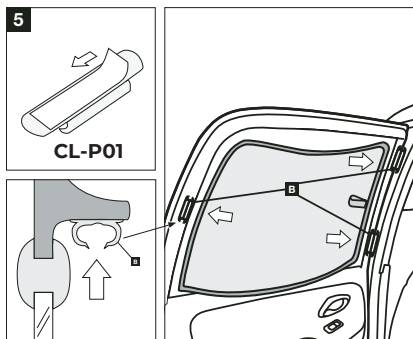

Installation Manual

ALFA ROMEO 156 SPORTWAGON
AR-156-E-A

COMPONENTS INCLUDED

FIXING CLIPS

CL-P01 x 6

CL-P02 x 4

CL-W01 x 1

CAR
SHADES

Installation

ALFA ROMEO 156 SPORTWAGON
AR-156-E-A

SIDE & TAILGATE SHADE INSTALLATION

WARNING:

Read these fitting instructions carefully before you start the installation. Rear passenger windows must not be lowered more than 1/3 whilst the blinds are fitted and the vehicle is in motion. On installation care must be taken not to scratch any paintwork with clips.