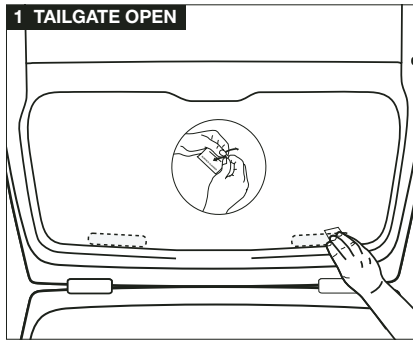

Installation Manual

ALFA ROMEO 156 SPORTWAGON
AR-156-E-A

COMPONENTS INCLUDED

FIXING CLIPS

CL-P01 x 6

CL-P02 x 4

CL-W01 x 1

CAR
SHADES

Installation

ALFA ROMEO 156 SPORTWAGON
AR-156-E-A

SIDE & TAILGATE SHADE INSTALLATION

WARNING:

Read these fitting instructions carefully before you start the installation. Rear passenger windows must not be lowered more than 1/3 whilst the blinds are fitted and the vehicle is in motion. On installation care must be taken not to scratch any paintwork with clips.