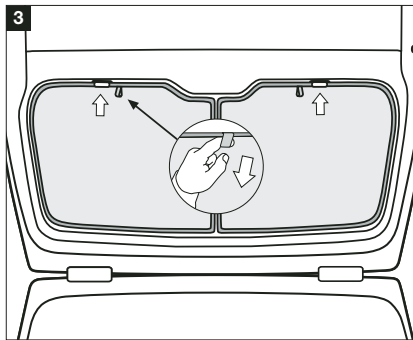

Installation Manual

ALFA ROMEO 156 SPORTWAGON
AR-156-E-A

COMPONENTS INCLUDED

FIXING CLIPS

CL-P01 x 6

CL-P02 x 4

CL-W01 x 1

CAR
SHADES

Installation

ALFA ROMEO 156 SPORTWAGON
AR-156-E-A

SIDE & TAILGATE SHADE INSTALLATION

WARNING:

Read these fitting instructions carefully before you start the installation. Rear passenger windows must not be lowered more than 1/3 whilst the blinds are fitted and the vehicle is in motion. On installation care must be taken not to scratch any paintwork with clips.