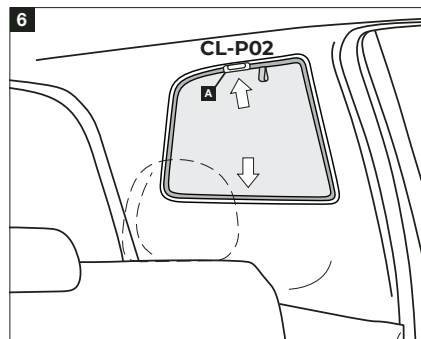

Installation Manual

ALFA ROMEO 156 SPORTWAGON
AR-156-E-A

COMPONENTS INCLUDED

FIXING CLIPS

CL-P01 x 6

CL-P02 x 4

CL-W01 x 1

CAR
SHADES

Installation

ALFA ROMEO 156 SPORTWAGON
AR-156-E-A

SIDE & TAILGATE SHADE INSTALLATION

WARNING:

Read these fitting instructions carefully before you start the installation. Rear passenger windows must not be lowered more than 1/3 whilst the blinds are fitted and the vehicle is in motion. On installation care must be taken not to scratch any paintwork with clips.