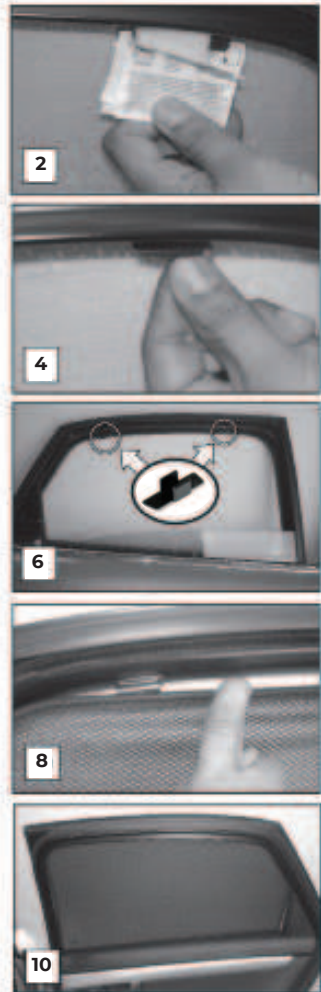

Installation Manual

AUDI A4 4 DOOR
AUD-A4-4-A

COMPONENTS INCLUDED

x 2

x 2

x 2

FIXING CLIPS

CL-M01 x 2

CL-P03 x 4

CL-W01 x 1

Installation

AUDI A4 4 DOOR

AUD-A4-4-A

SIDE SHADE INSTALLATION

Installation

AUDI A4 4 DOOR