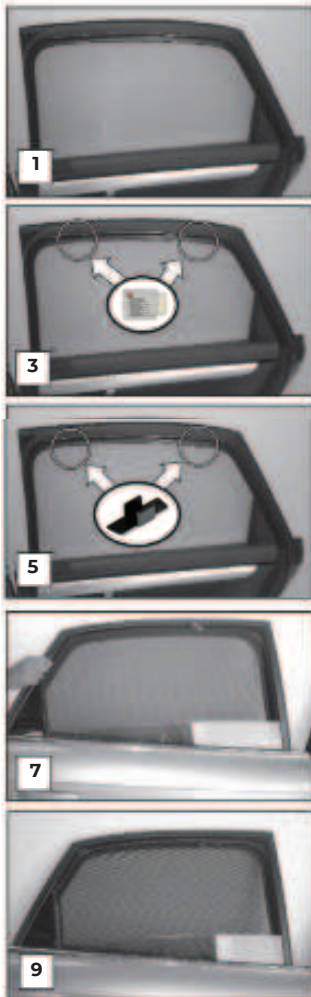

Installation Manual

AUDI A4 4 DOOR
AUD-A4-4-A

COMPONENTS INCLUDED

x 2

x 2

x 2

FIXING CLIPS

CL-M01 x 2

CL-P03 x 4

CL-W01 x 1

Installation

AUDI A4 4 DOOR

AUD-A4-4-A

SIDE SHADE INSTALLATION

Installation

AUDI A4 4 DOOR