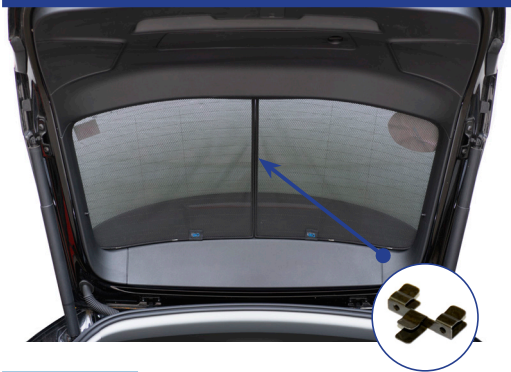

STEP 6

Installation

AUDI Q3 5DR
AU-Q3-5-B

Tailgate Shade Installation

STEP 7

STEP 8

Repeat this whole process for the other side

STEP 9