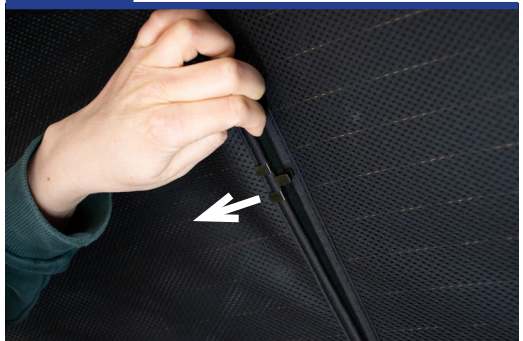

Installation

AUDI Q3 5DR
AU-Q3-5-B

Tailgate Shade Installation

STEP 7

STEP 8

Repeat this whole process for the other side

STEP 9

STEP 10

STEP 11

STEP 12