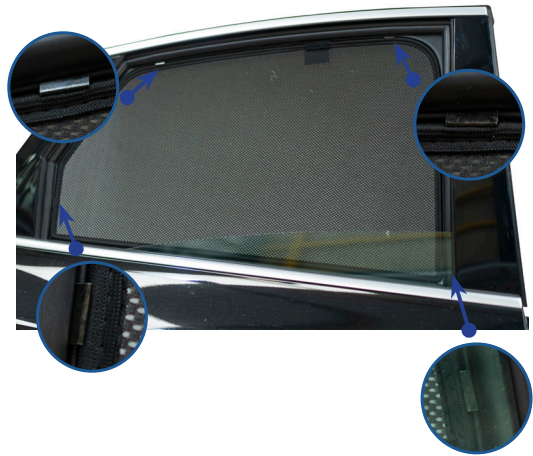

STEP 2

Shade fits from the outside of the vehicle

STEP 3

STEP 4

STEP 5

STEP 6

Installation

AUDI Q3 5DR
AU-Q3-5-B

Side Shade Installation

STEP 7

STEP 8

STEP 9

STEP 10

STEP 11

Repeat this whole process for the other side

Installation