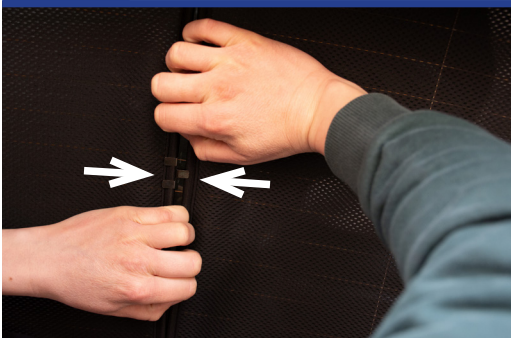

Installation

AUDI Q3 5DR
AU-Q3-5-B

Tailgate Shade Installation

STEP 7

STEP 8

Repeat this whole process for the other side

STEP 9

STEP 10

STEP 11

STEP 12