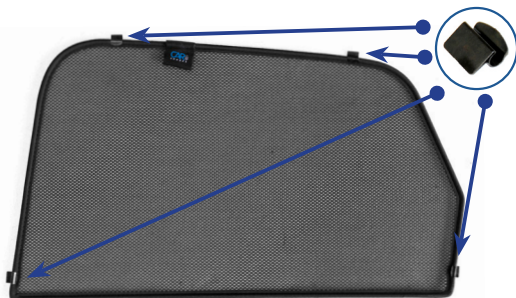

CL-M14 x 1

Installation

AUDI Q3 5DR
AU-Q3-5-B

Components Needed

Side Shades

CL-M02 x 8

Side Shade Installation

STEP 1

STEP 2

Shade fits from the outside of the vehicle

STEP 3

STEP 4

STEP 5

STEP 6

Installation

AUDI Q3 5DR
AU-Q3-5-B