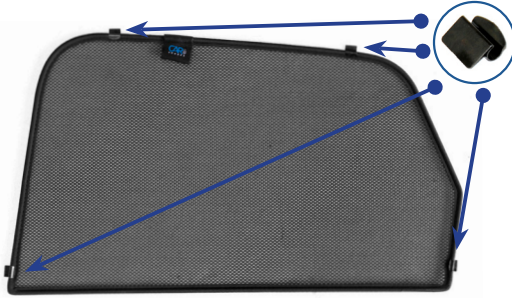

Installation Manual

AUDI Q3 5DR
AU-Q3-5-B-18

Shades

Side Shades

Fixing Clips

CL-M02 x 8

Installation

AUDI Q3 5DR
AU-Q3-5-B-18

Components Needed

Side Shades

CL-M02 x 8

Side Shade Installation

STEP 1

STEP 2

Shade fits from the outside of the vehicle

STEP 3