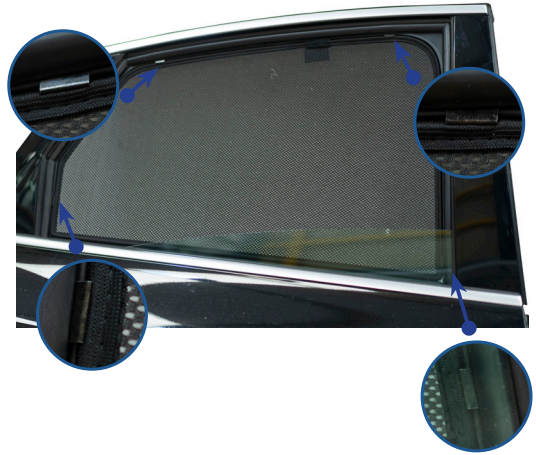

Installation

AUDI Q3 5DR
AU-Q3-5-B-18

Side Shade Installation

STEP 7

STEP 8

STEP 9

STEP 10

STEP 11

Repeat this whole process for the other side