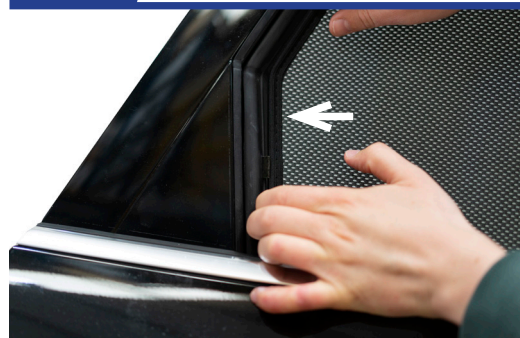

Installation

AUDI Q3 5DR
AU-Q3-5-B-18

Components Needed

Side Shade Installation

STEP 1

STEP 2

Shade fits from the outside of the vehicle

STEP 3

STEP 4

STEP 5

STEP 6