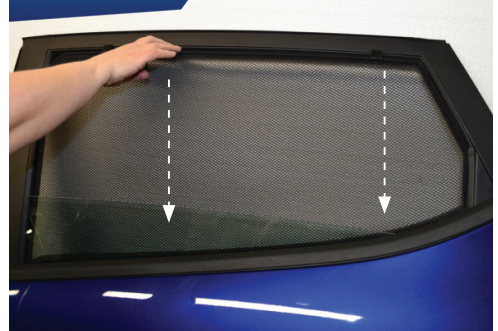

AUDI Q5 5DR
AU-Q5-5-B-18

COMPONENTS NEEDED:

STEP #1

ATTACH CLIPS ON SHADE EDGES

STEP #2

POSITION THE SIDE SHADE

STEP #3

INSERT CLIPS INSIDE WEATHERSTRIP