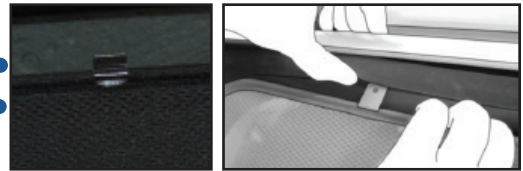

AUDI Q5 5DR
AU-Q5-5-B-18

COMPONENTS NEEDED:

STEP #1

ATTACH CLIPS ON SHADE EDGES

STEP #2

POSITION THE SIDE SHADE

STEP #3

INSERT CLIPS INSIDE WEATHERSTRIP