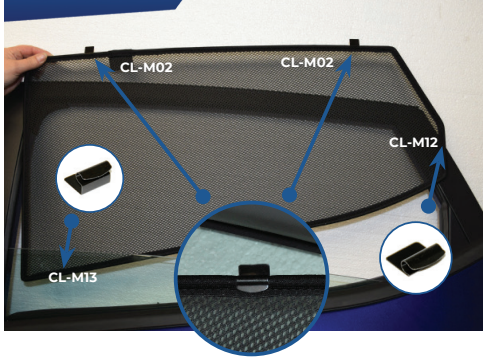

Installation Manual

AUDI Q5 5DR
AU-Q5-5-B-18

COMPONENTS INCLUDED

CLIPS

CL-M02 x 4

CL-M12 x 2

CL-M13 x 2

Side Shade Installation

AUDI Q5 5DR
AU-Q5-5-B-18

COMPONENTS NEEDED:

STEP #1

ATTACH CLIPS ON SHADE EDGES

STEP #2

POSITION THE SIDE SHADE

STEP #3

INSERT CLIPS INSIDE WEATHERSTRIP

STEP #4

ENSURE SECURELY FITTED IN PLACE