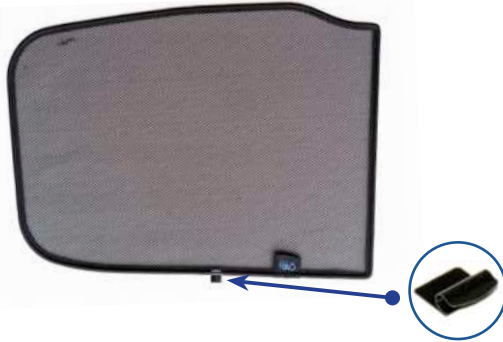

Installation

AUDI A1 5DR
AU-A1-5-B

Components Needed

Tailgate Shade Installation

STEP 1