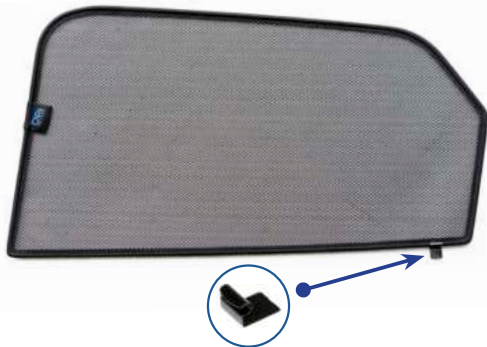

Side Shade Installation

STEP 1