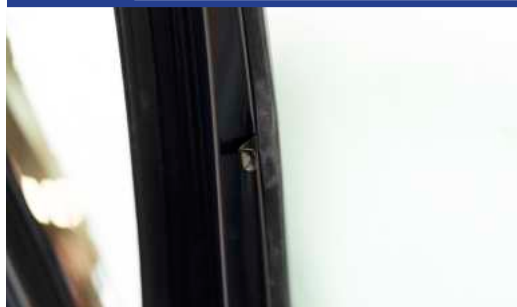

STEP 6

Repeat steps 3 and 4 for the other M09 clip

Installation

AUDI A1 5DR
AU-A1-5-B

Side Shade Installation

STEP 7

STEP 8

STEP 9