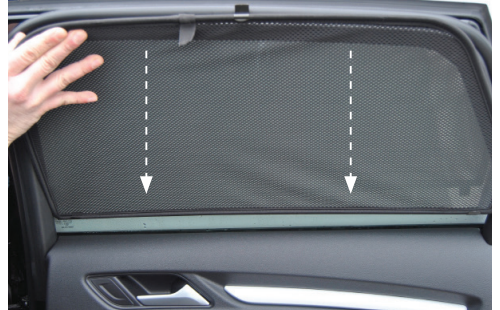

Installation Manual

AUDI A3 5DR
AU-A3-5-B-18

COMPONENTS INCLUDED

FIXING CLIPS

CL-M13 x 6

Side Shade Installation

AUDI A3 5DR
AU-A3-5-B-18

COMPONENTS NEEDED:

STEP #1

ATTACH CLIPS ON SHADE EDGES

STEP #2

POSITION THE SIDE SHADE

STEP #3

INSERT CLIPS INSIDE WEATHERSTRIP

STEP #4

ENSURE SECURELY FITTED IN PLACE