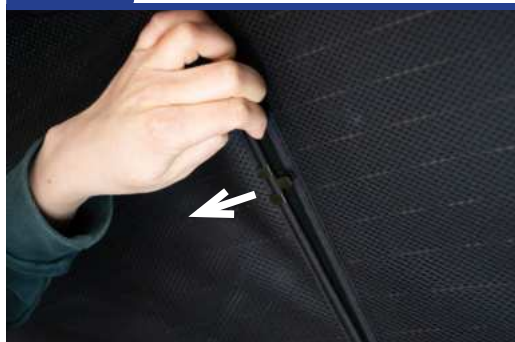

Installation

AUDI A6 AVANT ESTATE
AU-A6-E-D

Tailgate Shade Installation

STEP 7

Repeat this whole process for the other side

STEP 8

STEP 9

STEP 10

STEP 11