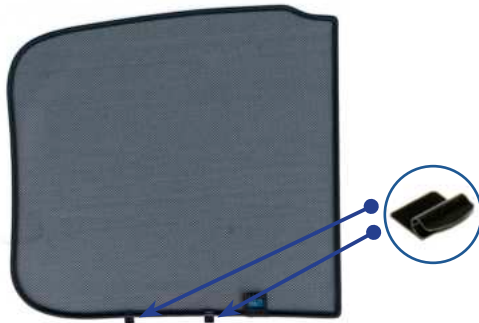

Components Needed

Tailgate Shades

CL-M12 x 4

CL-M14 x 1

Tailgate Shade Installation

STEP 1

STEP 2

STEP 3