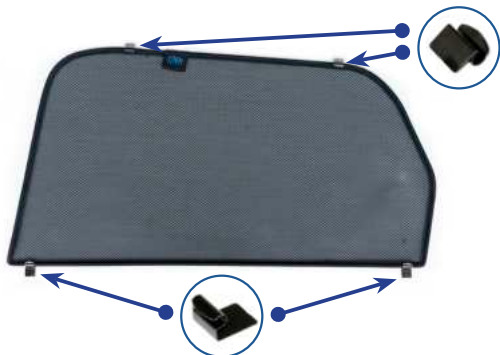

CL-M02 x 4

CL-M03 x 4

CL-M14 x 1

Installation

AUDI A6 AVANT ESTATE
AU-A6-E-D

Components Needed

Side Shades

CL-M02 x 4

CL-M03 x 4

Side Shade Installation

STEP 1

STEP 2

Shade must be fitted from the outside

STEP 3

STEP 4

STEP 5