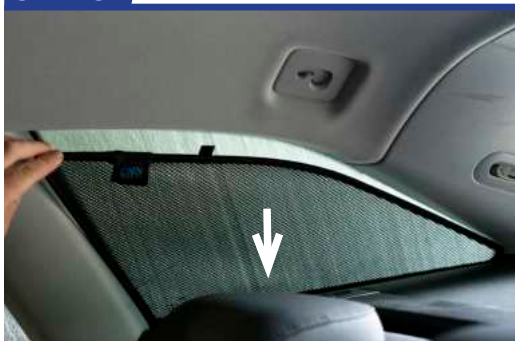

Installation

AUDI A6 AVANT ESTATE
AU-A6-E-D

Components Needed

Port Shade Installation

STEP 1

STEP 2

STEP 3

STEP 4

STEP 5

STEP 6

Repeat this whole process for the other side.