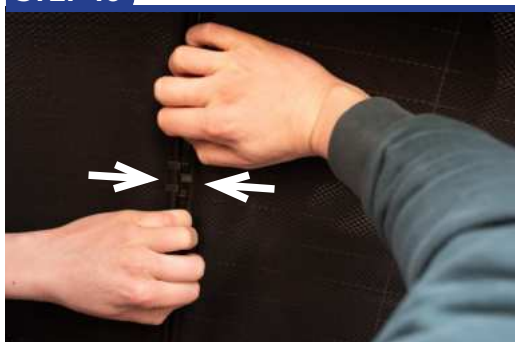

Installation

AUDI A6 AVANT ESTATE
AU-A6-E-D

Tailgate Shade Installation

STEP 7

Repeat this whole process for the other side

STEP 8

STEP 9

STEP 10

STEP 11