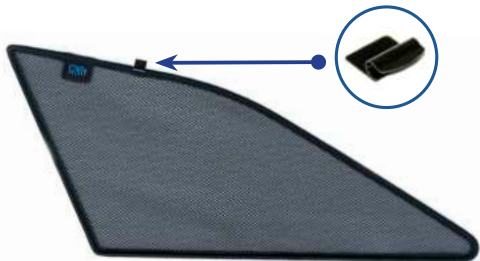

Repeat this whole process for the other side

Installation

AUDI A6 AVANT ESTATE
AU-A6-E-D

Components Needed

Port Shades

CL-M12 x 2

Port Shade Installation

STEP 1