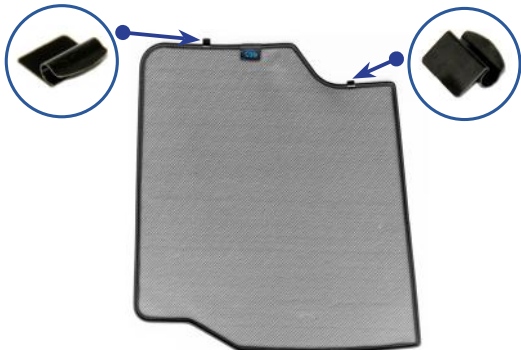

Installation

BMW 3 SERIES
BMW-3SER-4-D

Components Needed

Tailgate Shade Installation

STEP 1