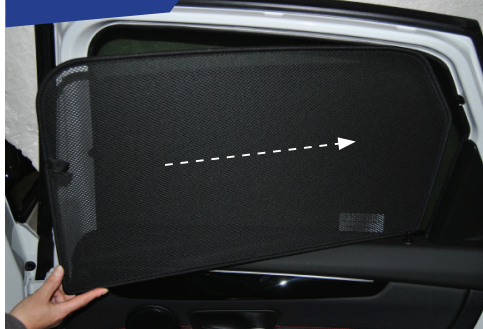

Side Shade Installation

BMW 2 SERIES ACTIVE TOURER 5DR
BMW-2SAT-5-A-18

COMPONENTS NEEDED:

1+8

CL-M09 x 2

STEP #1

INSERT CLIPS INSIDE WEATHERSTRIP

STEP #2

POSITION THE SIDE SHADE

STEP #3

ATTACH SIDE SHADE BEHIND CLIPS

STEP #4

ENSURE SECURELY FITTED IN PLACE

CAR[®]
S H A D E S