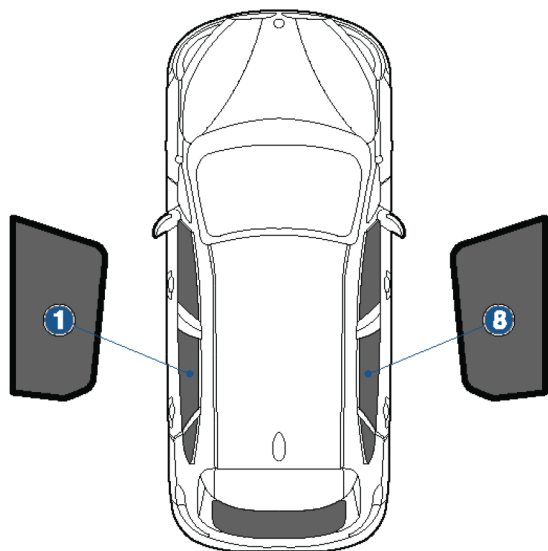

Installation Manual

BMW 2 SERIES ACTIVE TOURER 5DR
BMW-2SAT-5-A-18

COMPONENTS INCLUDED

SHADES

1+8

FIXING CLIPS

CL-M09 x 2

CL-T01 x 1

Side Shade Installation

BMW 2 SERIES ACTIVE TOURER 5DR
BMW-2SAT-5-A-18

COMPONENTS NEEDED:

1+8

CL-M09 x 2

STEP #1

INSERT CLIPS INSIDE WEATHERSTRIP

STEP #2

POSITION THE SIDE SHADE

STEP #3

ATTACH SIDE SHADE BEHIND CLIPS

STEP #4

ENSURE SECURELY FITTED IN PLACE

CAR[®]
S H A D E S