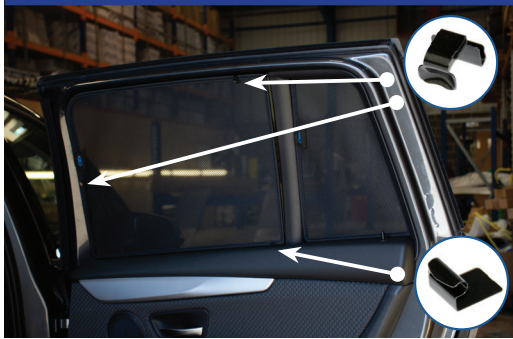

Side Shade Installation

STEP 13

STEP 14

Repeat this whole process for the other side.

Installation

BMW 2 SERIES GRAN TOURER 5DR
BMW-2SGT-5-A

Components Needed

Port Shades