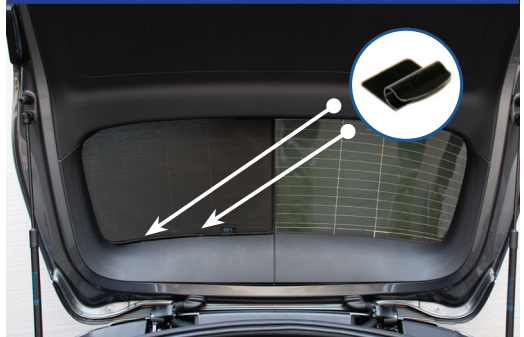

Installation

BMW 2 SERIES GRAN TOURER 5DR
BMW-2SGT-5-A

Tailgate Shade Installation

STEP 7

Repeat this whole process for the other side.

STEP 8

STEP 9

STEP 10

STEP 11

STEP 12