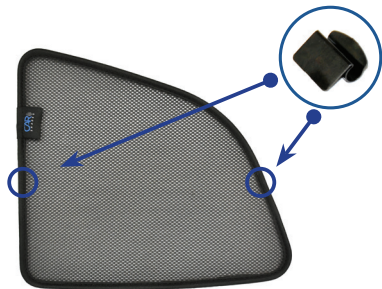

Side Shade Installation

STEP 13

STEP 14

Repeat this whole process for the other side.

Installation

BMW 2 SERIES GRAN TOURER 5DR
BMW-2SGT-5-A

Components Needed

Port Shades

CL-M02 x 4

Port Shade Installation

STEP 1

STEP 2

STEP 3

STEP 4

STEP 5

STEP 6