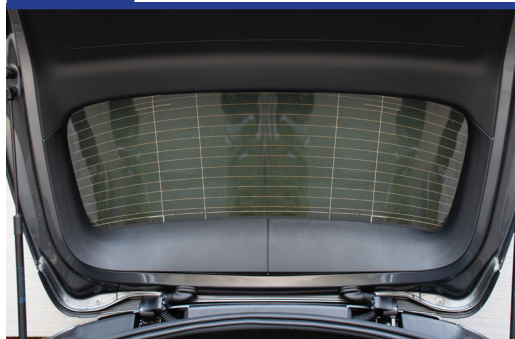

Installation

BMW 2 SERIES GRAN TOURER 5DR
BMW-2SGT-5-A

Components Needed

Tailgate Shade Installation

STEP 1

STEP 2

STEP 3

STEP 4

STEP 5

STEP 6