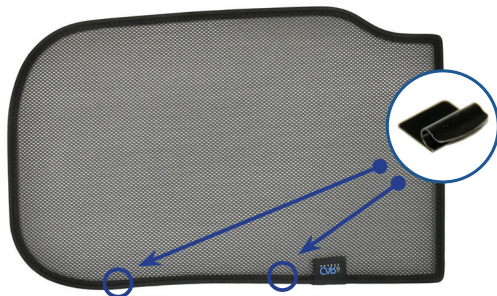

Installation

BMW 2 SERIES GRAN TOURER 5DR
BMW-2SGT-5-A

Components Needed

Tailgate Shade Installation

STEP 1