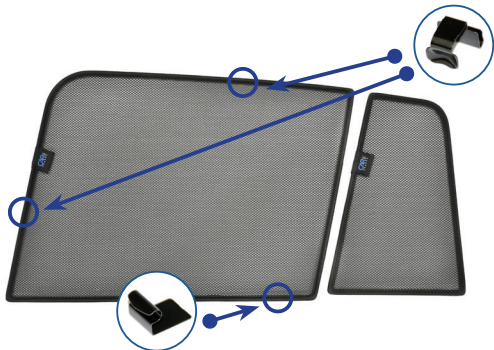

Side Shades

CL-M05 x 4

CL-M03 x 2

CL-T01 x 1

Side Shade Installation

STEP 1

STEP 2

STEP 3

No fixing clip is needed for this shade

STEP 4

STEP 5

STEP 6

Repeat step 5 & 6 for left hand side CL-M05 clip

Installation

BMW 2 SERIES GRAN TOURER 5DR
BMW-2SGT-5-A

Side Shade Installation