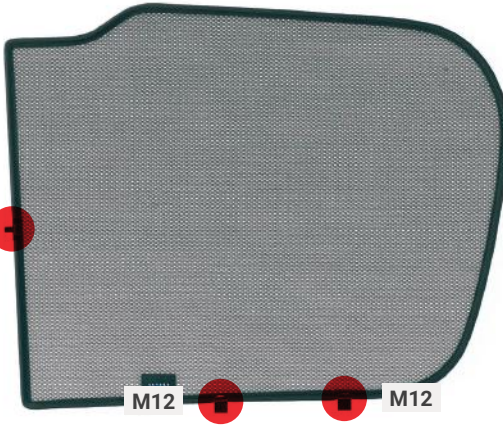

02

03

04

BMW X7 | 5-DOOR

BMW-X7-5-A

Load Area Windows

CLIP PLACEMENT

Load Area Shades - x2

M02 - x4

BMW X7 | 5-DOOR

BMW-X7-5-A

Tailgate Window

Tailgate Shades - x2

M14

CLIP PLACEMENT

M12 - x4

M14 - x1

CAR

S H A D E S