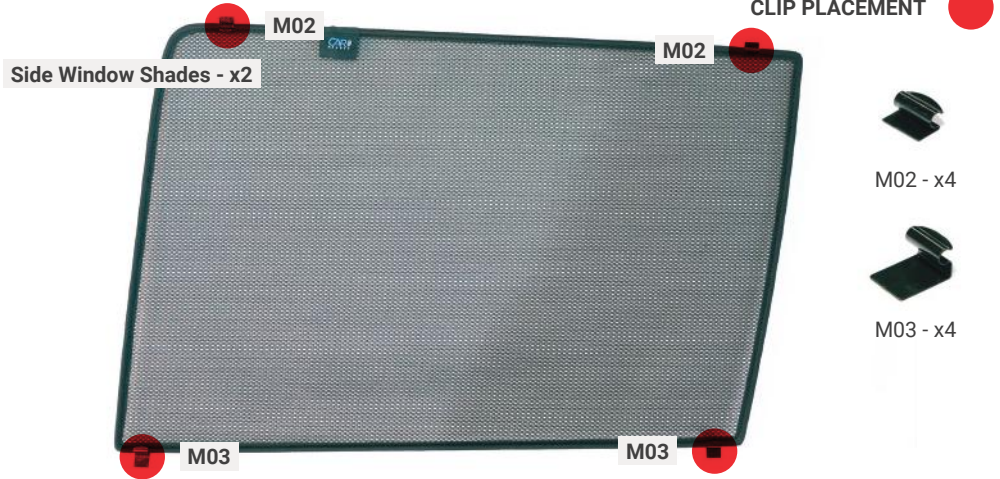

M14 - x1

P01

P02

CLEANER

TRIM TOOL

BMW X7 | 5-DOOR

BMW-X7-5-A

Side Windows

BMW X7 | 5-DOOR

BMW-X7-5-A

Side Windows

Side Window Shades - x2

M02

CLIP PLACEMENT

M02 - x2

01