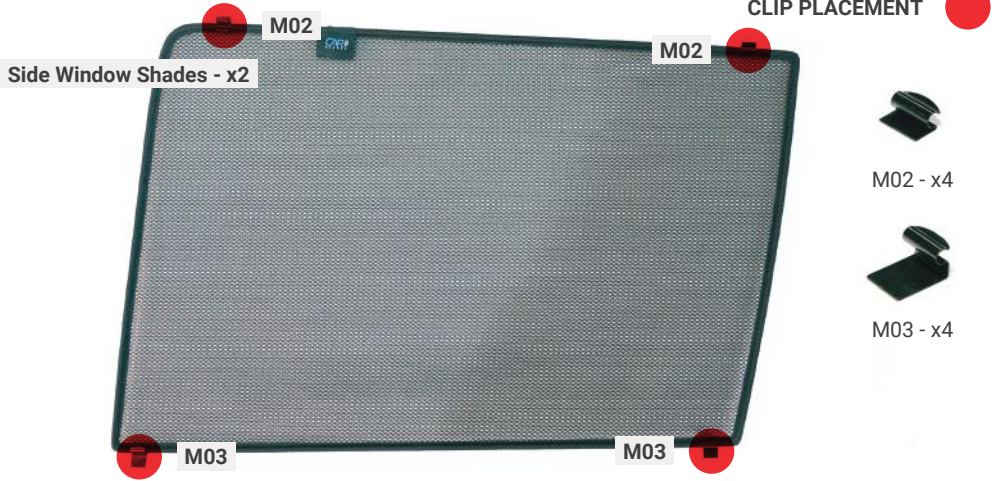

CLEANER

TRIM TOOL

BMW X7 | 5-DOOR

BMW-X7-5-A-18

Side Windows

BMW X7 | 5-DOOR

BMW-X7-5-A-18

Side Windows

Side Window Shades - x2

M02

CLIP PLACEMENT

M02 - x2

01

02

03

04