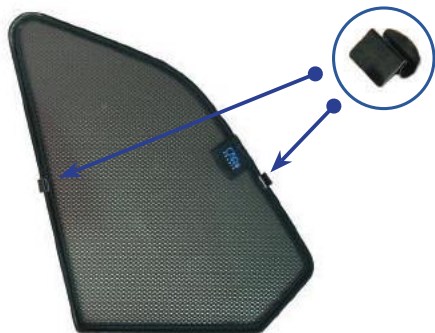

Installation

BMW X5 5DR
BMW-X5-5-D

Components Needed

Port Shade Installation

STEP 1