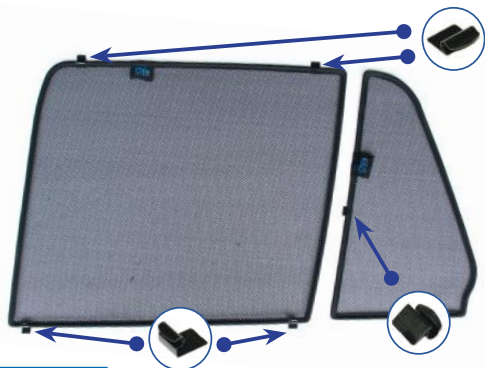

Installation

BMW X5 5DR
BMW-X5-5-D-18

Components Needed

Side Shade Installation

STEP 1