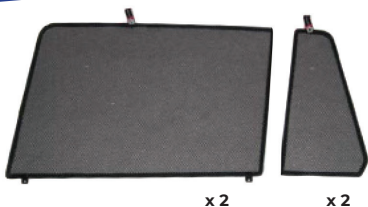

Installation Manual

BMW 5 SERIES TOURING
BMW-5SER-E-B-18

COMPONENTS INCLUDED

x 2

x 2

FIXING CLIPS

CL-M13 x 4

CL-P03 x 2

CL-W01 x 1

SIDE SHADE INSTALLATION

x 2

Installation

BMW 5 SERIES TOURING
BMW-5SER-E-B-18

SIDE SHADE INSTALLATION

x2

Installation