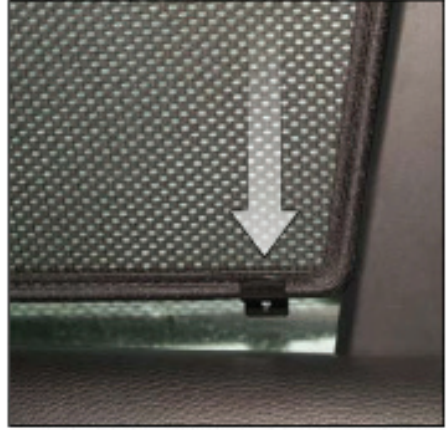

Installation

BMW 5 SERIES TOURING
BMW-5SER-E-B-18

SIDE SHADE INSTALLATION