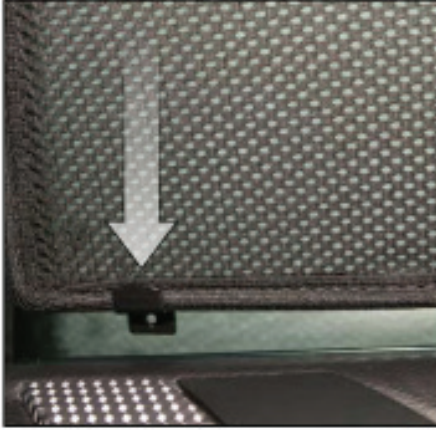

Installation

BMW 5 SERIES TOURING
BMW-5SER-E-B-18

SIDE SHADE INSTALLATION