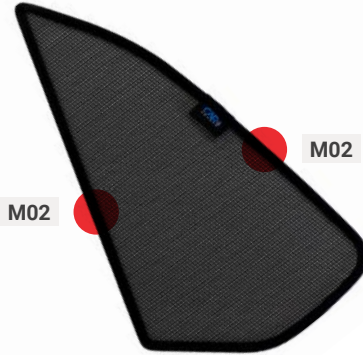

BMW-X5-5-C

Side Windows

Side Window Shades - x2

CLIP PLACEMENT

M02 - x4

BMW X5 (F15) | 5-DOOR

BMW-X5-5-C

Load Area Windows

Load Area Shades - x2

CLIP PLACEMENT

M02 - x4

01

02

03

04

BMW X5 (F15) | 5-DOOR