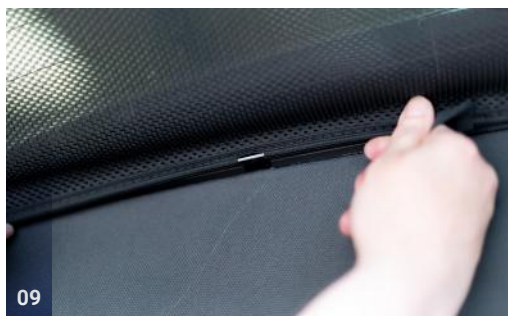

BMW-X5-5-C

Tailgate Window

CLIP PLACEMENT

Tailgate Shades - x2

M14 

M12 - x2

M14 - x1

CAR