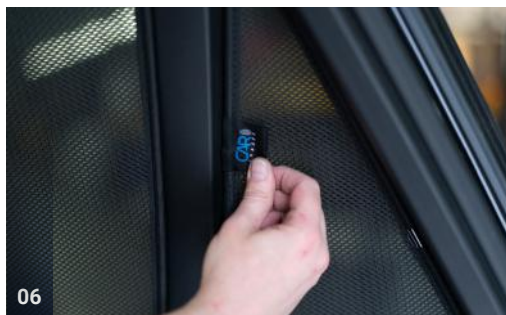

BMW-X5-5-C

Side Windows

Side Window Shades - x2

CLIP PLACEMENT

M02 - x4

BMW X5 (F15) | 5-DOOR

BMW-X5-5-C

Load Area Windows