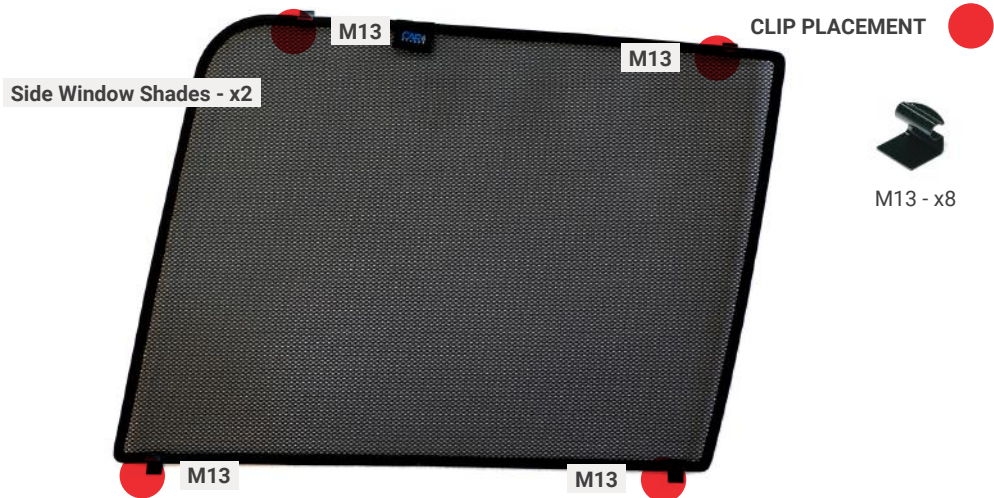

BMW X5 (F15) | 5-DOOR

BMW-X5-5-C

Side Windows