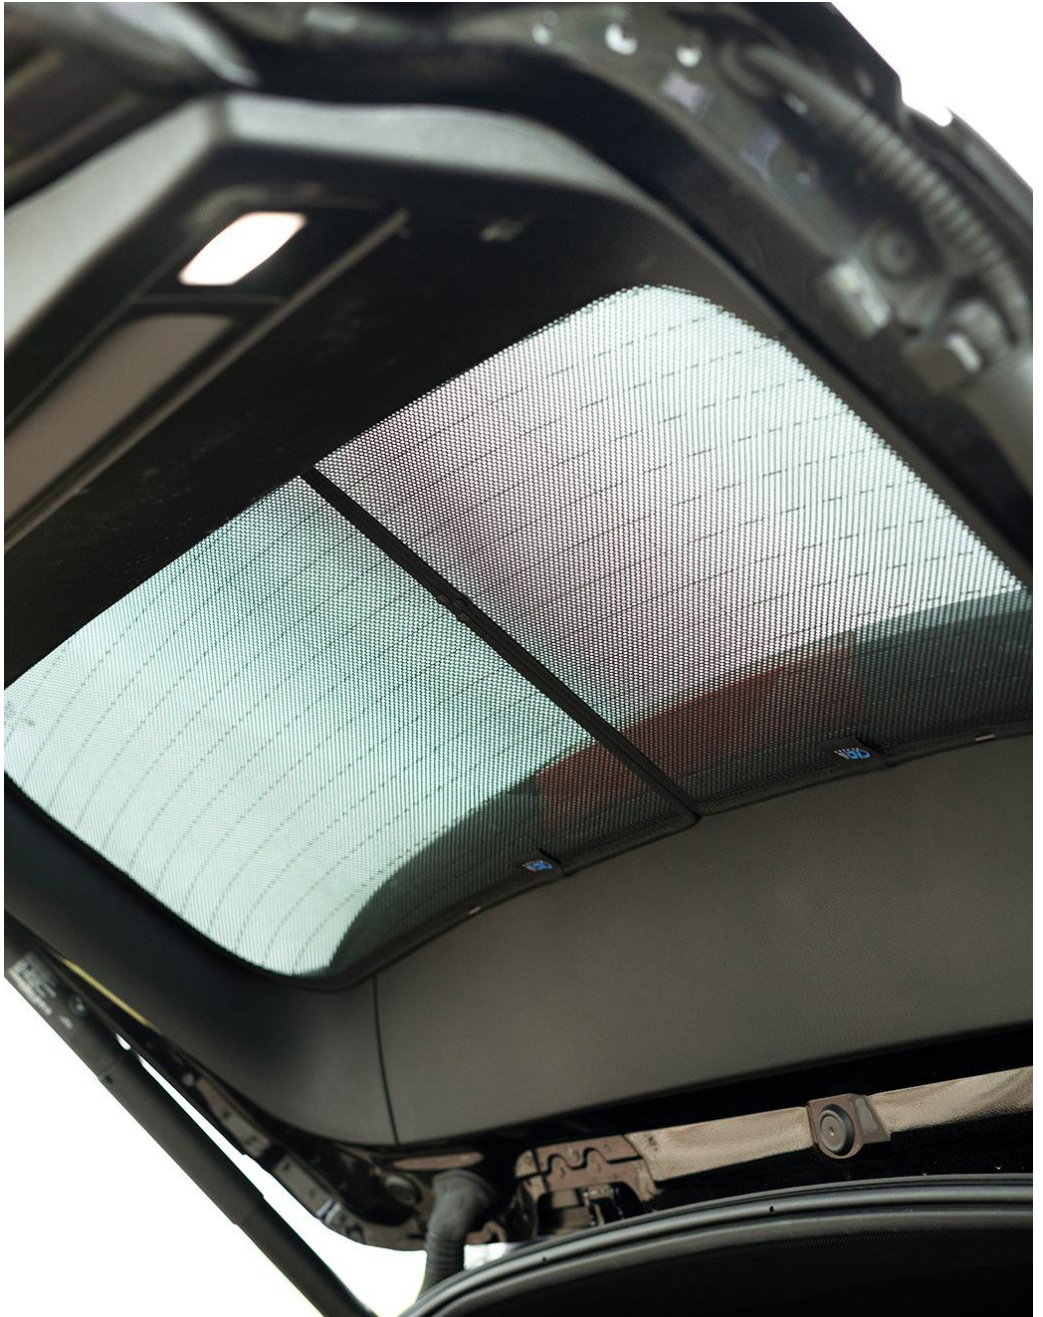

BMW-X5-5-C

Tailgate Window

CLIP PLACEMENT

Tailgate Shades - x2

M14 

M12 - x2

M14 - x1

CAR