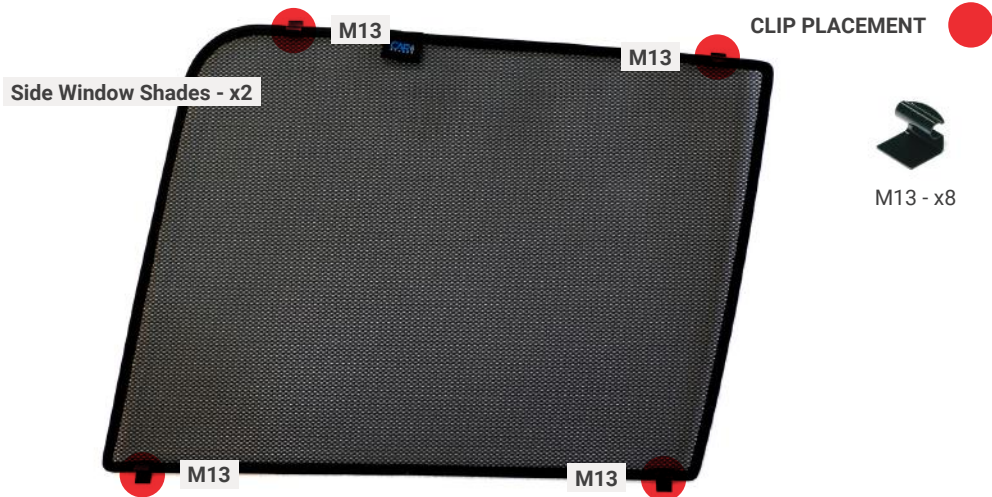

BMW X5 (F15) | 5-DOOR
BMW-X5-5-C-18

Included Components:

Side Window Shades

Side Window Shades

M01

M02 - x4

M03

M04

CLEANER

TRIM TOOL

BMW X5 (F15) | 5-DOOR

BMW-X5-5-C-18

Side Windows

BMW X5 (F15) | 5-DOOR

BMW-X5-5-C-18

Side Windows

CLIP PLACEMENT

Side Window Shades - x2

M02

M02

M02 - x4

CAR SHADES

www.carshades.com