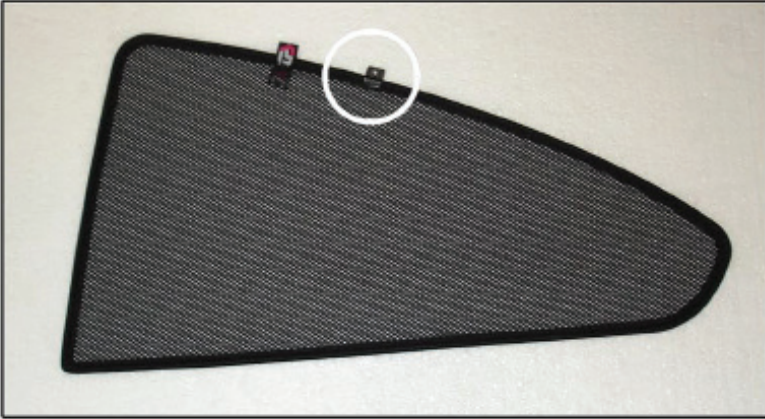

Installation Manual

BMW 3 SERIES 2DR
BMW-3SER-2-B-18

COMPONENTS INCLUDED

CL-M12 x 2

Installation

BMW 3 SERIES 2DR
BMW-3SER-2-B-18

SIDE SHADE INSTALLATION

Installation