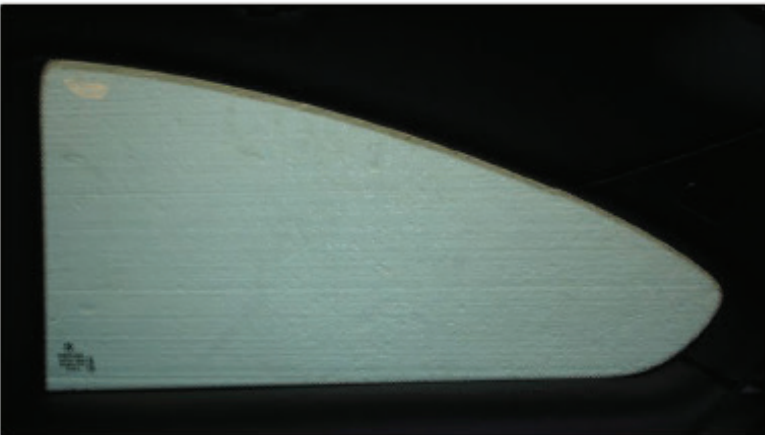

Installation Manual

BMW 3 SERIES 2DR
BMW-3SER-2-B-18

COMPONENTS INCLUDED

CL-M12 x 2

Installation

BMW 3 SERIES 2DR
BMW-3SER-2-B-18

SIDE SHADE INSTALLATION

Installation