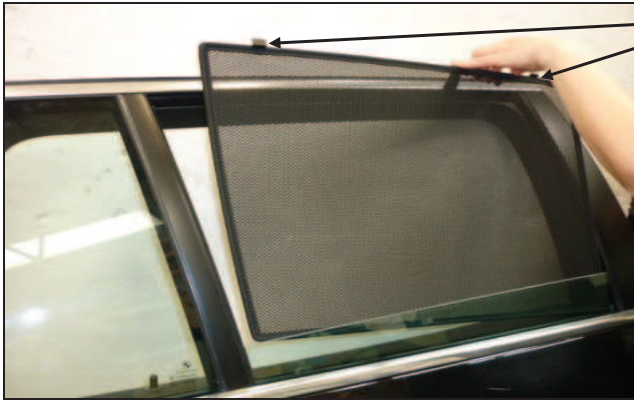

CL-M04 x 4

CL-M12 x 4

CL-P02 x 2

CL-W01 x 1

Installation

BMW 5 SERIES ESTATE

BMW-5SER-E-C

SIDE SHADE INSTALLATION