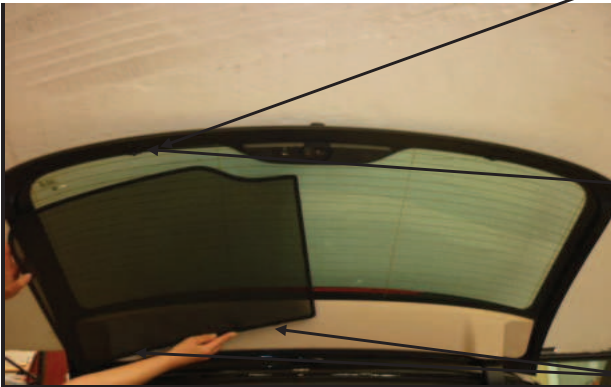

PORT SHADE INSTALLATION

Installation

BMW 5 SERIES ESTATE

BMW-5SER-E-C

TAILGATE SHADE INSTALLATION

Repeat the above steps on the opposite side.

Installation

BMW 5 SERIES ESTATE