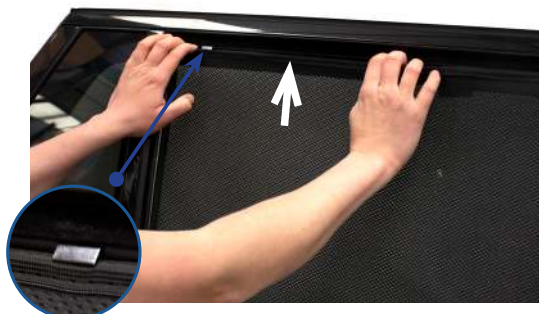

Window must be down and shade fitted from the outside

STEP 3

STEP 4

STEP 5

STEP 6

Installation

BMW 5 SERIES ESTATE
BMW-5SER-E-D-18

Side Shade Installation

STEP 7

STEP 8

STEP 9

Wiggle the shade slightly side to side while sliding forward

STEP 10

STEP 11

STEP 12

Repeat this whole process for the other side.