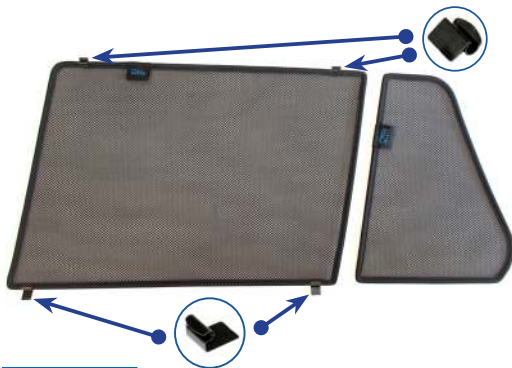

BMW 5 SERIES ESTATE
BMW-5SER-E-D-18

Components Needed

Side Shades

CL-M03 x 4

CL-M02 x 4

Side Shade Installation

STEP 1

STEP 2

Window must be down and shade fitted from the outside

STEP 3

STEP 4

STEP 5

STEP 6

Installation

BMW 5 SERIES ESTATE
BMW-5SER-E-D-18

Side Shade Installation