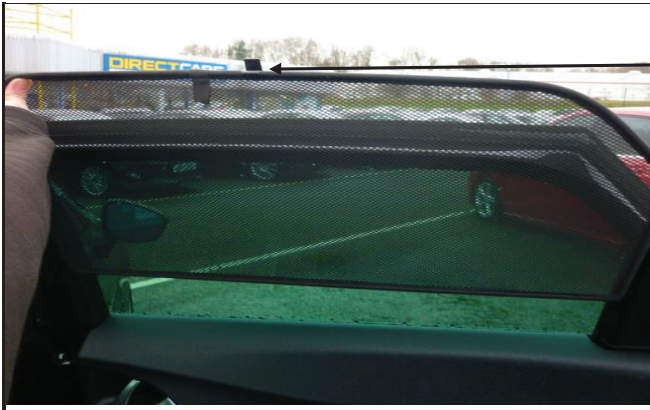

SIDE SHADE INSTALLATION

CL-M13