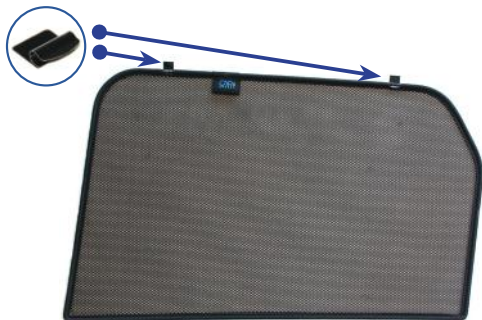

Installation Manual

CITROEN C3 AIRCROSS 5DR
CIT-C3AC-5-A-18

Shades

Side Shades

Fixing Clips

CL-M12 x 4

Installation

CITROEN C3 AIRCROSS 5DR
CIT-C3AC-5-A-18

Components Needed

Side Shades

CL-M12 x 4

Side Shade Installation

STEP 1

STEP 2

Shade must be fitted from the outside.
Window must be 3/4 of the way down.

STEP 3

View from the inside.
Repeat this whole process for the other side.