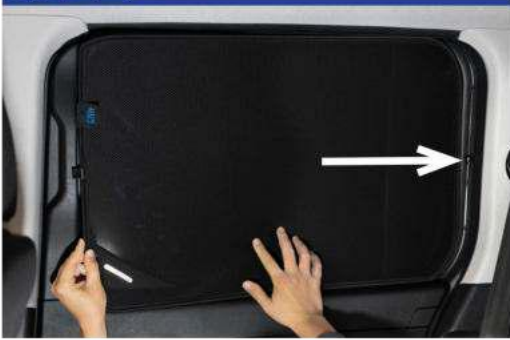

Side Shade Installation

STEP 7