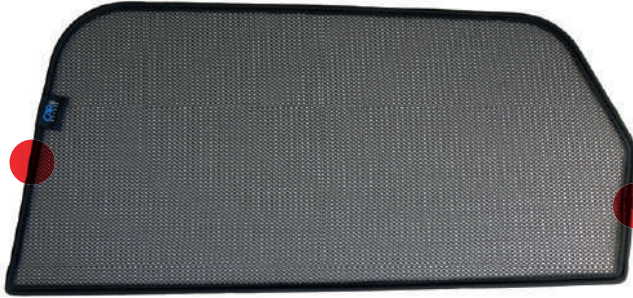

CITROËN C5X | 5 DOOR

CIT-C5X-5-A

Side Windows

CLIP PLACEMENT

Side Window Shades - x2

M11

M11 - x2

M12 - x2

TRIM TOOL - x1