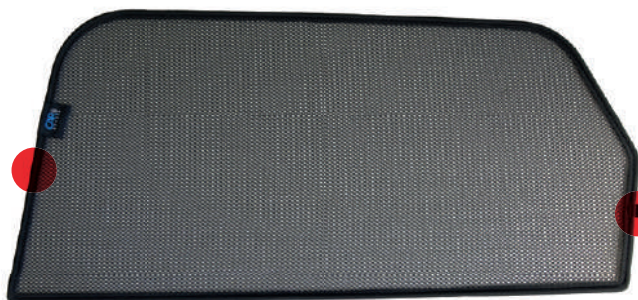

TRIM TOOL - x1

CITROËN C5X | 5 DOOR

CIT-C5X-5-A-18

Side Windows

CLIP PLACEMENT

Side Window Shades - x2

M11

M11 - x2