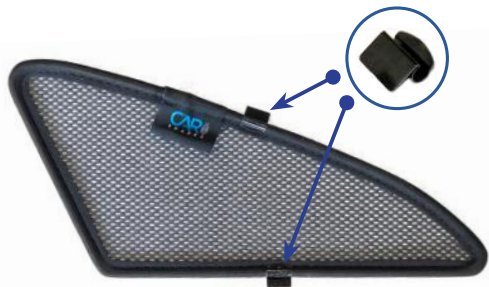

STEP 10

STEP 11

STEP 12

Repeat this whole process for the other side.

Installation

CITROEN C4 5DR
CIT-C4-5-C

Components Needed

Port Shades

CL-M02 x 4

Port Shade Installation

STEP 1

STEP 2

STEP 3

STEP 4

STEP 5

STEP 6