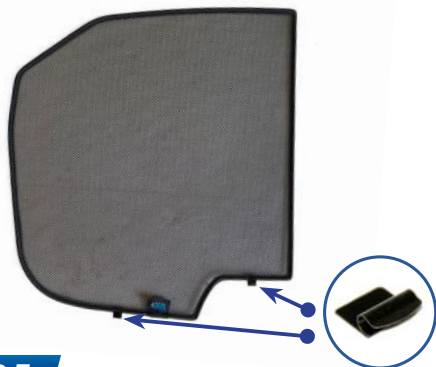

Installation

CITROEN C4 5DR
CIT-C4-5-C

Components Needed

Tailgate Shade Installation

STEP 1