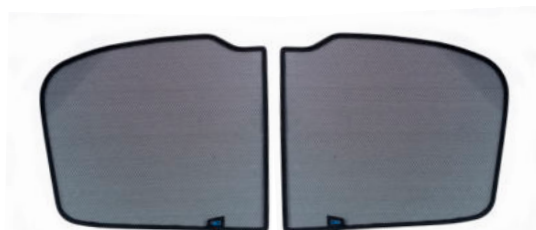

Installation Manual

SEAT LEON ESTATE
SEA-LEON-E-E

Shades

Side Shades

Port Shades

Tailgate Shades

Fixing Clips

CL-M12 x 6