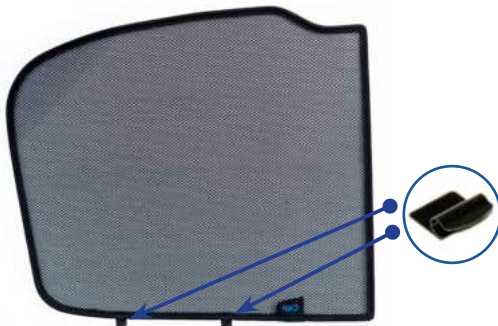

SEAT LEON ESTATE
SEA-LEON-E-E

Components Needed

Tailgate Shades

CL-M12 x 4

CL-M14 x 1

Tailgate Shade Installation

STEP 1

STEP 2