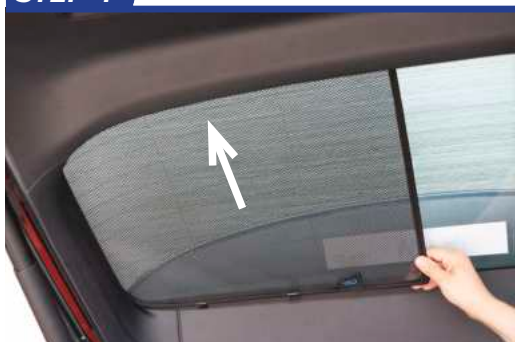

Installation

SEAT LEON ESTATE
SEA-LEON-E-E

Components Needed

Tailgate Shade Installation

STEP 1

STEP 2

STEP 3

STEP 4

STEP 5

STEP 6