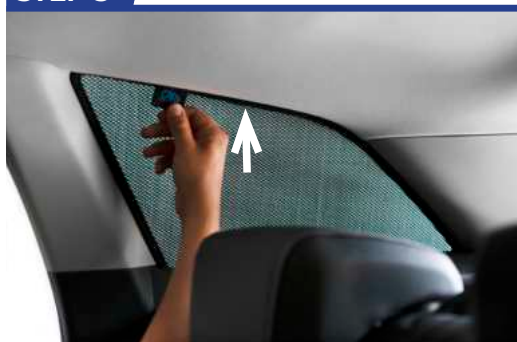

STEP 11

Repeat this whole process for the other side

Installation

SEAT LEON ESTATE
SEA-LEON-E-E

Components Needed

Port Shades

CL-M12 x 2

Port Shade Installation

STEP 1

STEP 2

STEP 3

STEP 4

STEP 5

STEP 6

Repeat this whole process for the other side.

Installation