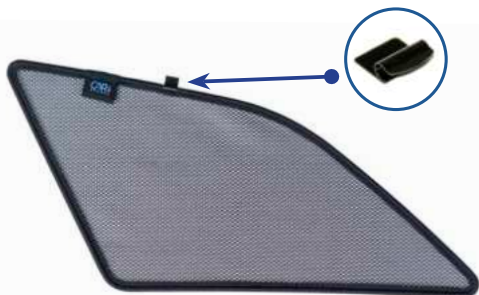

Installation

SEAT LEON ESTATE
SEA-LEON-E-E

Components Needed

Port Shade Installation

STEP 1