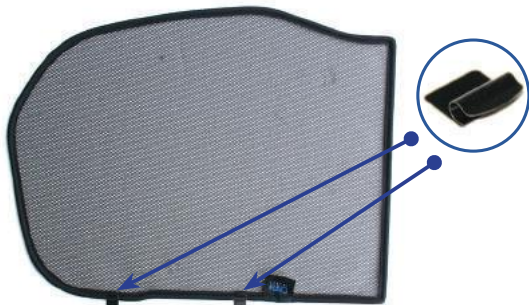

Port Shade Installation

STEP 1

STEP 2

STEP 3

STEP 4

STEP 5

STEP 6

Repeat this whole process for the other side.

Installation

FORD FOCUS ESTATE
FOR-FOCU-E-D

Components Needed

Tailgate Shades

CL-M12 x 4

CL-M14 x 1

Tailgate Shade Installation

STEP 1