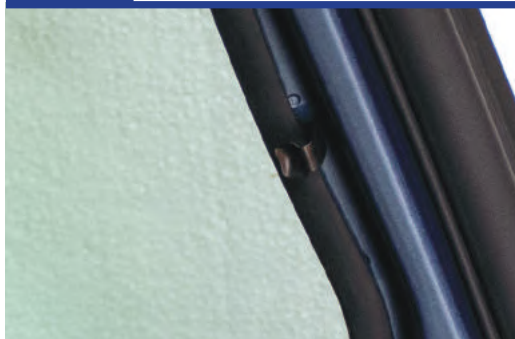

STEP 6

Repeat steps 3 & 4 for the other M05 clip

Installation

FORD FOCUS ESTATE
FOR-FOCU-E-D

Side Shade Installation

STEP 7

STEP 8

STEP 9