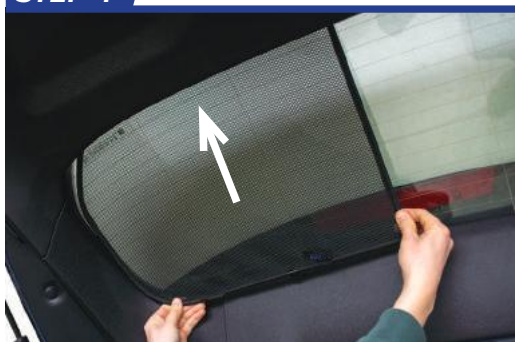

Installation

FORD FOCUS ESTATE
FOR-FOCU-E-D

Components Needed

Tailgate Shade Installation

STEP 1

STEP 2

STEP 3

STEP 4

STEP 5

STEP 6