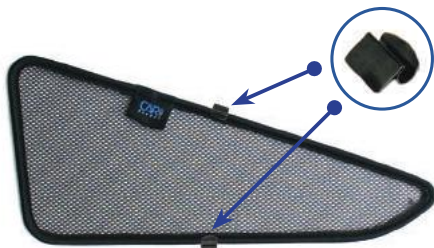

Port Shade Installation

STEP 1