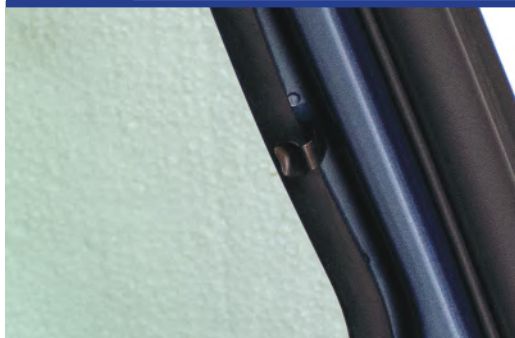

FORD FOCUS ESTATE
FOR-FOCU-E-D-18

Components Needed

Side Shades

CL-M05 x 4

CL-T01 x 1

Side Shade Installation

STEP 1

STEP 2

STEP 3

STEP 4

STEP 5

STEP 6

Repeat steps 3 & 4 for the other M05 clip

Installation

FORD FOCUS ESTATE
FOR-FOCU-E-D-18

Side Shade Installation