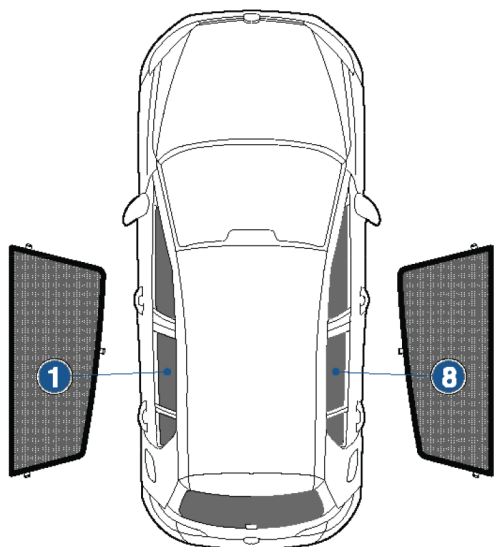

Installation Manual

FORD ECO-SPORT
FOR-ECOS-5-A-18

COMPONENTS INCLUDED

SHADES

1+8

FIXING CLIPS

CL-M05 x 4

CAR
SHADES

Side Shade Installation

FORD ECO-SPORT
FOR-ECOS-5-A-18

COMPONENTS NEEDED:

1+8

CL-M05 x 4

STEP #1

INSERT CLIPS INSIDE WEATHERSTRIP

STEP #2