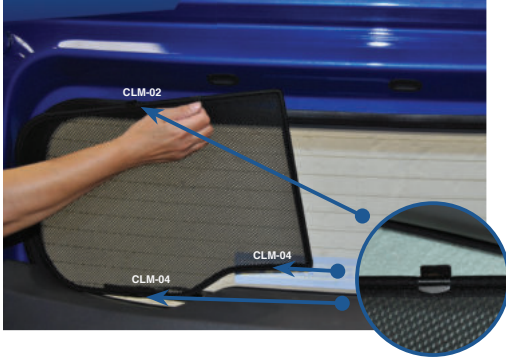

STEP #1

INSERT CLIPS INSIDE WEATHERSTRIP

STEP #2

POSITION THE SIDE SHADE

STEP #3

ATTACH SIDE SHADE BEHIND CLIPS

STEP #4

ENSURE SECURELY FITTED IN PLACE

CAR
SHADES

Quarter Light Shade Installation

FORD ECO-SPORT
FOR-ECOS-5-A

COMPONENTS NEEDED:

STEP #1

ATTACH CLIPS ON SHADE EDGES

STEP #2

INSERT CLIPS BEHIND INTERIOR TRIM

STEP #3

ENSURE SECURELY FITTED IN PLACE

Rear Shade Installation

FORD ECO-SPORT
FOR-ECOS-5-A

COMPONENTS NEEDED:

STEP #1

ATTACH CLIPS ON SHADE EDGES

STEP #2