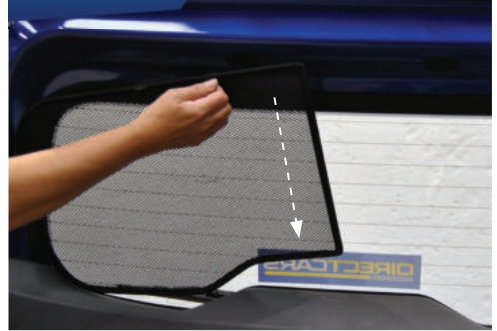

STEP #2

POSITION THE REAR SHADE