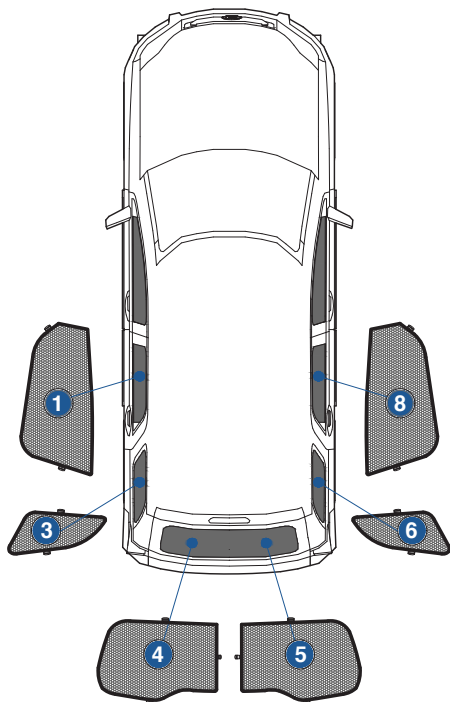

Installation Manual

FORD ECO-SPORT
FOR-ECOS-5-A

COMPONENTS INCLUDED

SHADES

FIXING CLIPS

Side Shade Installation

FORD ECO-SPORT
FOR-ECOS-5-A

COMPONENTS NEEDED:

STEP #1

INSERT CLIPS INSIDE WEATHERSTRIP

STEP #2

POSITION THE SIDE SHADE

STEP #3

ATTACH SIDE SHADE BEHIND CLIPS

STEP #4

ENSURE SECURELY FITTED IN PLACE

CAR
SHADES

Quarter Light Shade Installation

FORD ECO-SPORT
FOR-ECOS-5-A

COMPONENTS NEEDED:

STEP #1

ATTACH CLIPS ON SHADE EDGES

STEP #2

INSERT CLIPS BEHIND INTERIOR TRIM