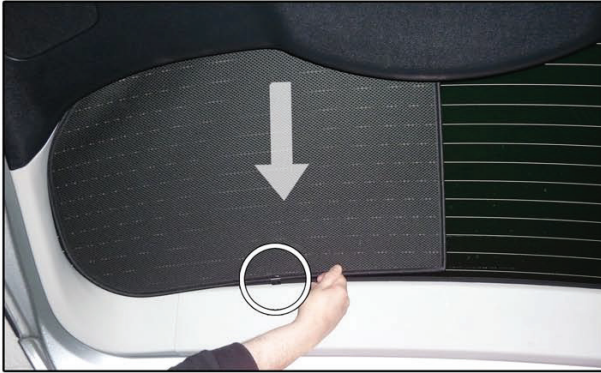

PORT SHADE INSTALLATION

X2

Installation

FORD S-MAX 5DR
FOR-SMAX-5-B

TAILGATE SHADE INSTALLATION

Installation

FORD S-MAX 5DR
FOR-SMAX-5-B

TAILGATE SHADE INSTALLATION