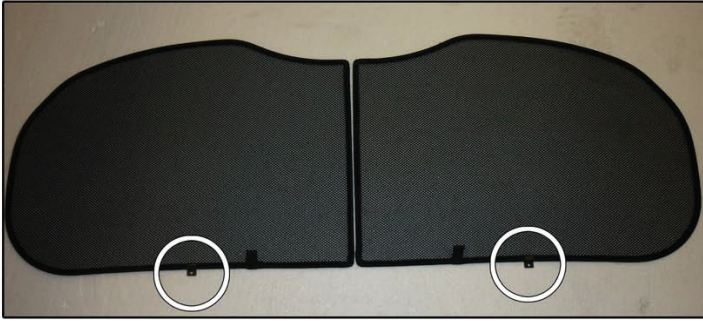

PORT SHADE INSTALLATION

X2

Installation

FORD S-MAX 5DR
FOR-SMAX-5-B

TAILGATE SHADE INSTALLATION

Installation

FORD S-MAX 5DR
FOR-SMAX-5-B

TAILGATE SHADE INSTALLATION