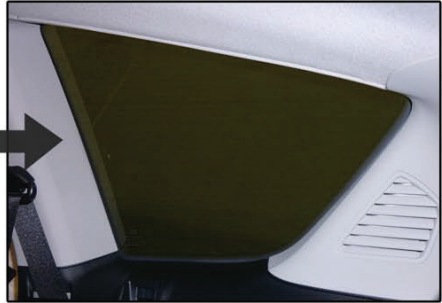

PORT SHADE INSTALLATION

X2