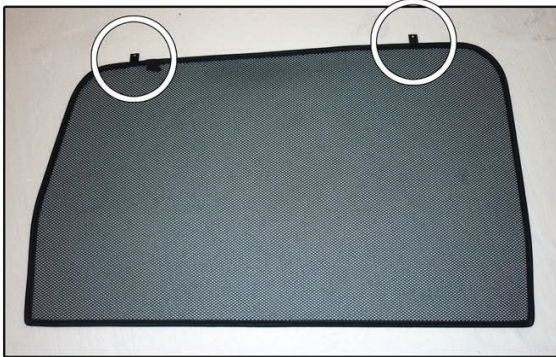

CL-M12 x 2

Installation

FORD S-MAX 5DR
FOR-SMAX-5-B

SIDE SHADE INSTALLATION

Installation

FORD S-MAX 5DR
FOR-SMAX-5-B

SIDE SHADE INSTALLATION

X2