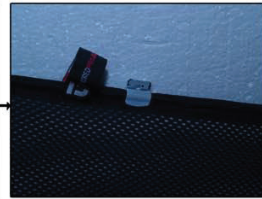

Installation Manual

FORD S-MAX 5DR
FOR-SMAX-5-B

COMPONENTS INCLUDED

Side Windows x 2

Port Windows x 2

Tailgate Window x 2

FIXING CLIPS

CL-M01 x 4

CL-M12 x 2

Installation

FORD S-MAX 5DR
FOR-SMAX-5-B

SIDE SHADE INSTALLATION

Installation

FORD S-MAX 5DR
FOR-SMAX-5-B

SIDE SHADE INSTALLATION

X2

PORT SHADE INSTALLATION

X2

Installation

FORD S-MAX 5DR
FOR-SMAX-5-B

TAILGATE SHADE INSTALLATION

Installation

FORD S-MAX 5DR
FOR-SMAX-5-B

TAILGATE SHADE INSTALLATION