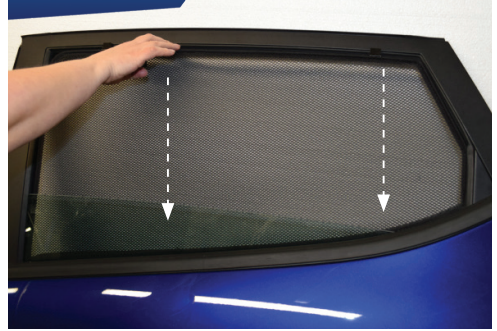

Installation Manual

FORD FIESTA 5DR
FOR-FIES-5-C-18

COMPONENTS INCLUDED

FIXING CLIPS

CL-M12 x 4

Side Shade Installation

FORD FIESTA 5DR
FOR-FIES-5-C-18

COMPONENTS NEEDED:

STEP #1

ATTACH CLIPS ON SHADE EDGES

STEP #2

POSITION THE SIDE SHADE

STEP #3

INSERT CLIPS INSIDE WEATHERSTRIP

STEP #4

ENSURE SECURELY FITTED IN PLACE