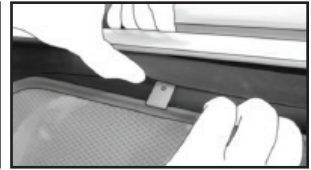

STEP #1

ATTACH CLIPS ON SHADE EDGES

STEP #2

POSITION THE SIDE SHADE

STEP #3

INSERT CLIPS INSIDE WEATHERSTRIP

STEP #4

ENSURE SECURELY FITTED IN PLACE