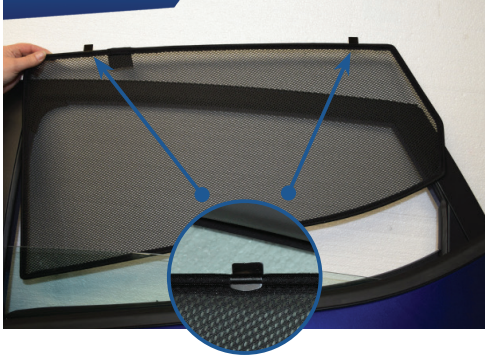

Installation Manual

FORD FIESTA 5DR
FOR-FIES-5-C-18

COMPONENTS INCLUDED

FIXING CLIPS

CL-M12 x 4

Side Shade Installation

FORD FIESTA 5DR
FOR-FIES-5-C-18

COMPONENTS NEEDED:

STEP #1

ATTACH CLIPS ON SHADE EDGES

STEP #2

POSITION THE SIDE SHADE

STEP #3

INSERT CLIPS INSIDE WEATHERSTRIP

STEP #4

ENSURE SECURELY FITTED IN PLACE