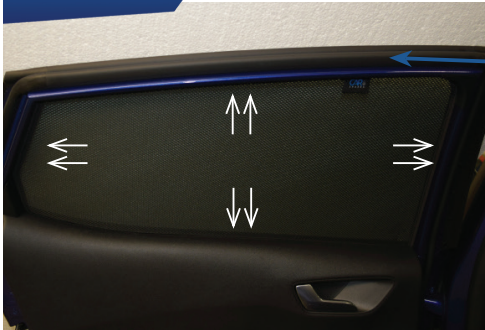

STEP #1

ATTACH CLIPS ON SHADE EDGES

STEP #2

POSITION THE SIDE SHADE

STEP #3

INSERT CLIPS INSIDE WEATHERSTRIP

STEP #4

ENSURE SECURELY FITTED IN PLACE