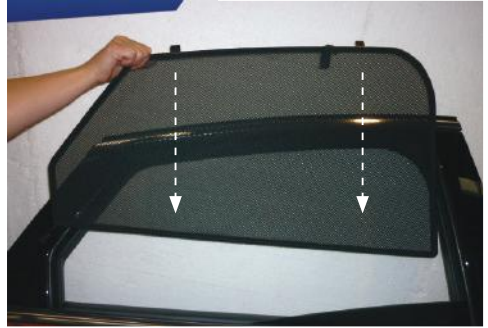

STEP #2

POSITION THE SIDE SHADE