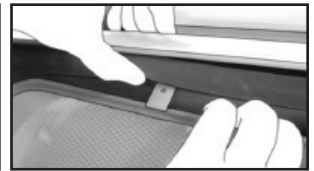

STEP #1

ATTACH CLIPS ON SHADE EDGES

STEP #2

POSITION THE SIDE SHADE

STEP #3

INSERT CLIPS INSIDE WEATHERSTRIP

STEP #4

ENSURE SECURELY FITTED IN PLACE