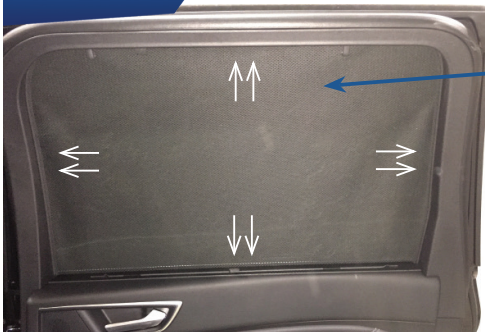

STEP #1

ATTACH CLIPS ON SHADE EDGES

STEP #2

POSITION THE SIDE SHADE

STEP #3

INSERT CLIPS INSIDE WEATHERSTRIP

STEP #4

ENSURE SECURELY FITTED IN PLACE