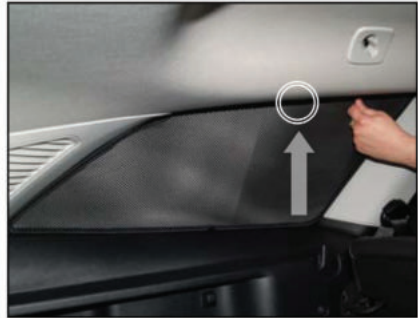

Installation

FORD MONDEO ESTATE

FOR-MOND-E-B

LOAD AREA SHADE INSTALLATION

X2