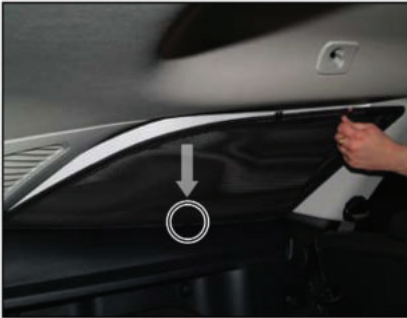

Installation

FORD MONDEO ESTATE

FOR-MOND-E-B

LOAD AREA SHADE INSTALLATION

X2