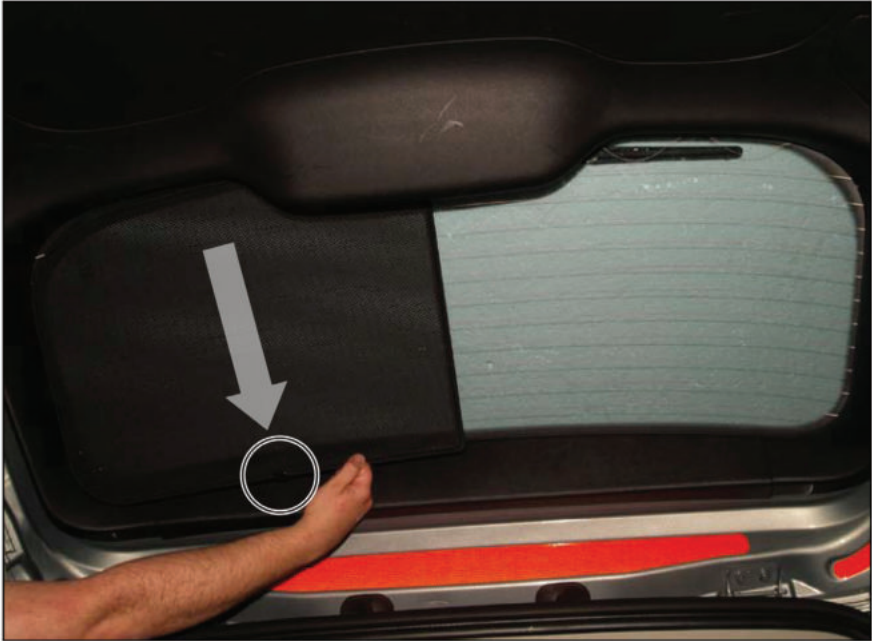

Installation

FORD MONDEO ESTATE

FOR-MOND-E-B

REAR SHADE INSTALLATION