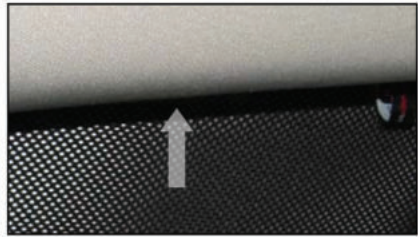

Installation

FORD MONDEO ESTATE

FOR-MOND-E-B

LOAD AREA SHADE INSTALLATION

X2