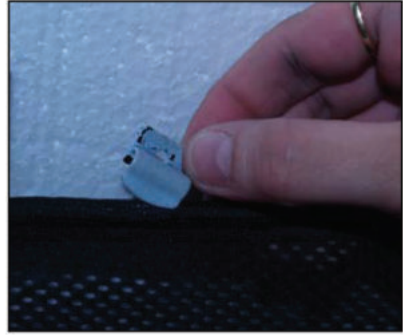

Installation

FORD MONDEO ESTATE

FOR-MOND-E-B

SIDE SHADE INSTALLATION