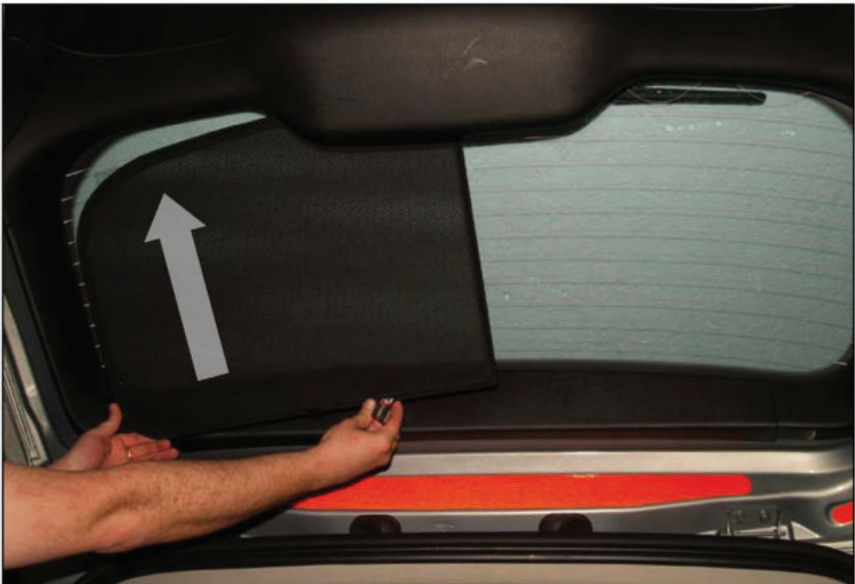

LOAD AREA SHADE INSTALLATION

X2

Installation

FORD MONDEO ESTATE

FOR-MOND-E-B

REAR SHADE INSTALLATION

X2

Installation