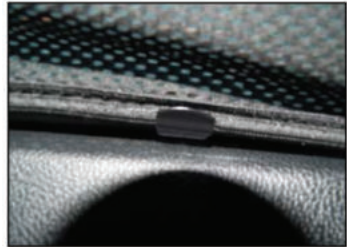

Installation

FORD MONDEO ESTATE

FOR-MOND-E-B

REAR SHADE INSTALLATION