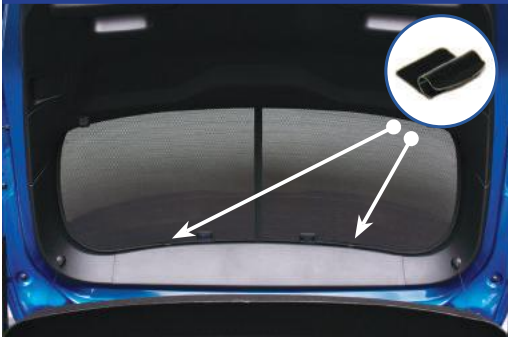

Tailgate Shade Installation

STEP 7