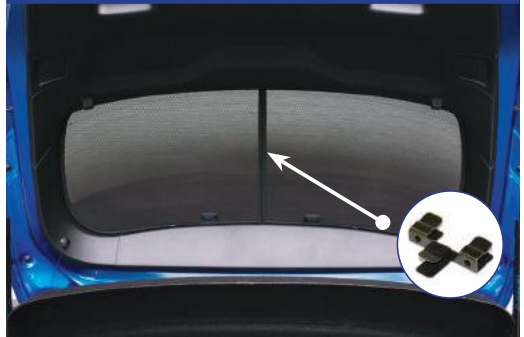

Tailgate Shade Installation

STEP 1

STEP 2

STEP 3

STEP 4

STEP 5

STEP 6

Repeat this whole process for the other side.

Installation

FORD FOCUS 5DR
FOR-FOCU-5-D

Tailgate Shade Installation

STEP 7

STEP 8

STEP 9

STEP 10

STEP 11