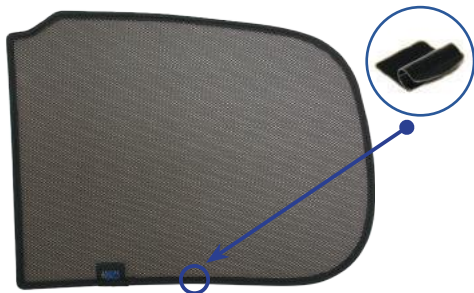

Installation

FORD FOCUS 5DR
FOR-FOCU-5-D

Components Needed

Tailgate Shade Installation

STEP 1