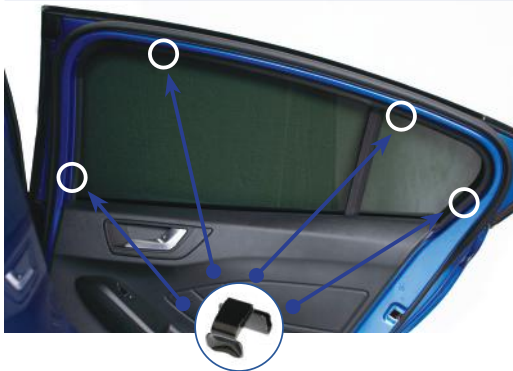

Installation

FORD FOCUS 5DR
FOR-FOCU-5-D-18

Components Needed

Side Shade Installation

STEP 1

STEP 2

STEP 3

STEP 4

STEP 5

STEP 6

Attach the other clips using the same method as above