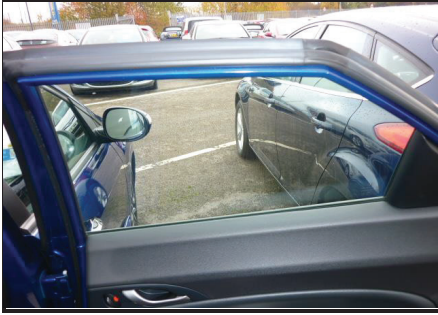

SIDE SHADE INSTALLATION