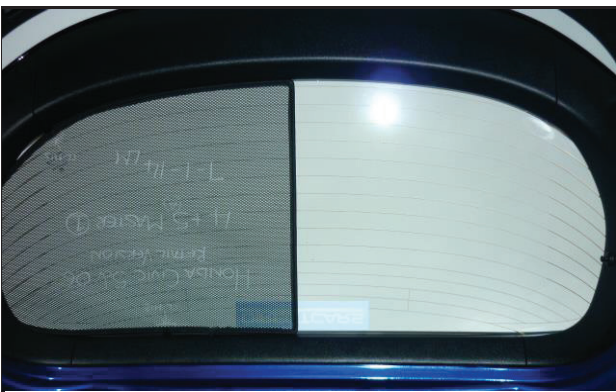

Please repeat this on the other side.

CL-M12

Installation

HONDA CIVIC 5 DR

HON-CIVI-5-B

TAILGATE SHADE INSTALLATION

Please repeat on the above on the other side.

Installation