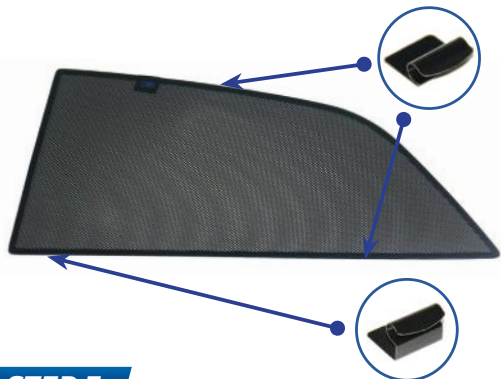

HYUNDAI I20 5DR
HYU-I20-5B-18

Components Needed

Side Shades

CL-M13 x 2

CL-M12 x 4

Side Shade Installation

STEP 1

STEP 2