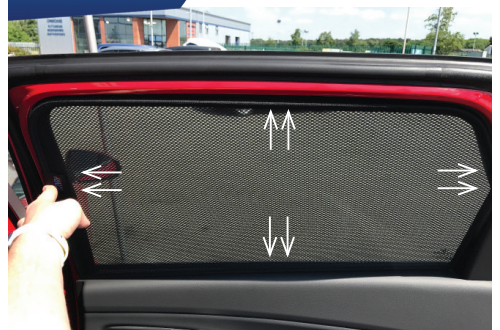

Installation Manual

HYUNDAI I30 5DR
HYU-I30-5-C-18

COMPONENTS INCLUDED

FIXING CLIPS

CL-M05 x 4

CL-T01 x 1

Side Shade Installation

HYUNDAI I30 5DR
HYU-I30-5-C-18

COMPONENTS NEEDED:

STEP #1

INSERT CLIPS INSIDE WEATHERSTRIP

STEP #2

POSITION THE SIDE SHADE

STEP #3

ATTACH SIDE SHADE BEHIND CLIPS

STEP #4

ENSURE SECURELY FITTED IN PLACE

CAR
SHADES