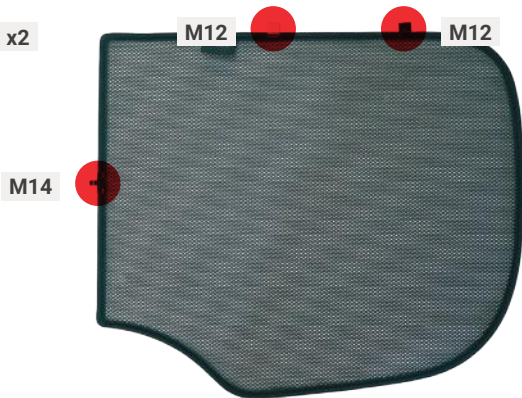

HYUNDAI TUCSON | 5-DOOR

HYU-TUCS-5-E

Tailgate Window

CLIP PLACEMENT

Tailgate Shades - x2

M12 - x4

M14 - x1