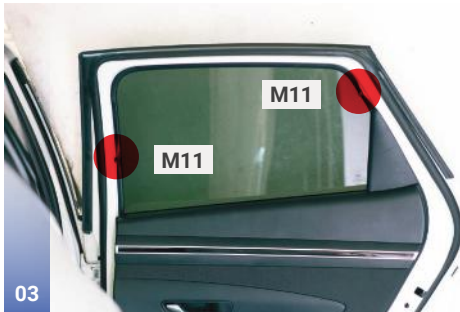

### Side Windows

Side Window Shades - x2

CLIP PLACEMENT

M03 - X2

M11 - X4

TRIM TOOL

01

02