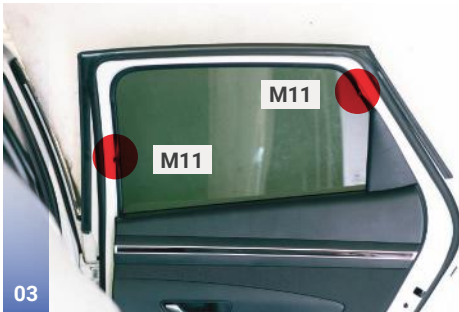

### Side Windows

Side Window Shades - x2

CLIP PLACEMENT

M03 - X2

M11 - X4

TRIM TOOL