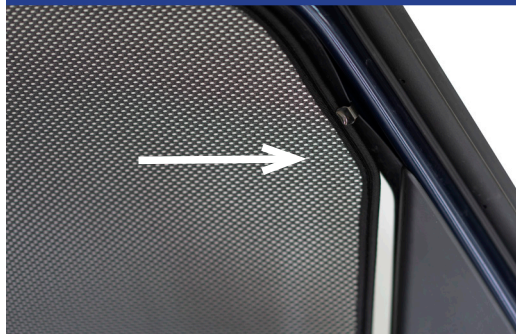

STEP 6

Repeat steps 3 & 4 for the second M11 Clip.

Installation

HYUNDAI I30 ESTATE 5DR
HYU-I30-E-C

Side Shade Installation

STEP 7

STEP 8

STEP 9

STEP 10

STEP 11

STEP 12

Repeat this whole process for the other side.

Installation

HYUNDAI I30 ESTATE 5DR
HYU-I30-E-C

Components Needed

Port Shades