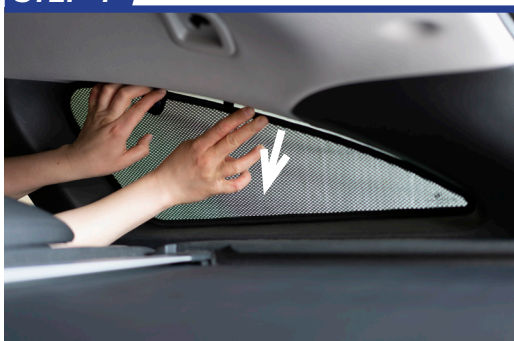

STEP 10

STEP 11

STEP 12

Repeat this whole process for the other side.

Installation

HYUNDAI I30 ESTATE 5DR
HYU-I30-E-C

Components Needed

Port Shades

CL-M12 x 2

Port Shade Installation

STEP 1

STEP 2

STEP 3

STEP 4

STEP 5

STEP 6

Repeat this whole process for the other side.

Installation

HYUNDAI I30 ESTATE 5DR
HYU-I30-E-C

Components Needed

Tailgate Shades

CL-M02 x 4

CL-M14 x 1

Tailgate Shade Installation