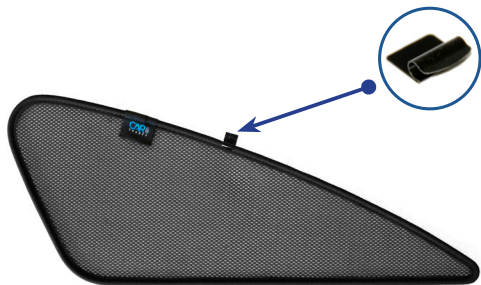

STEP 6

Repeat steps 3 & 4 for the second M11 Clip.

Installation

HYUNDAI I30 ESTATE 5DR
HYU-I30-E-C

Side Shade Installation

STEP 7

STEP 8

STEP 9

STEP 10

STEP 11

STEP 12

Repeat this whole process for the other side.

Installation

HYUNDAI I30 ESTATE 5DR
HYU-I30-E-C

Components Needed

Port Shades

CL-M12 x 2

Port Shade Installation

STEP 1

STEP 2

STEP 3

STEP 4

STEP 5

STEP 6