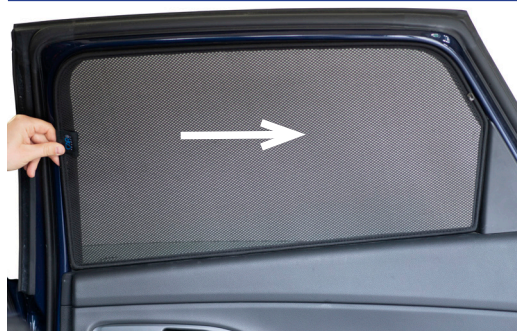

STEP 6

Repeat steps 3 & 4 for the second M11 Clip.

Installation

HYUNDAI I30 ESTATE 5DR
HYU-I30-E-C

Side Shade Installation

STEP 7

STEP 8

STEP 9

STEP 10

STEP 11

STEP 12

Repeat this whole process for the other side.

Installation

HYUNDAI I30 ESTATE 5DR
HYU-I30-E-C

Components Needed

Port Shades