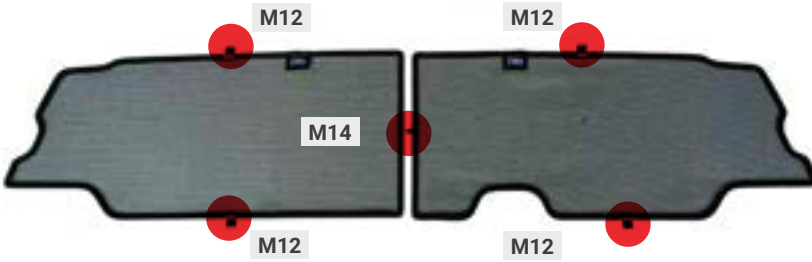

M02 - x2

Trim Tool - x1

ISUZU DMAX CREW-CAB | PICK-UP

ISU-DMAX-4-B

Tailgate Window

CLIP PLACEMENT

Tailgate Shades - x2

M12 - x4