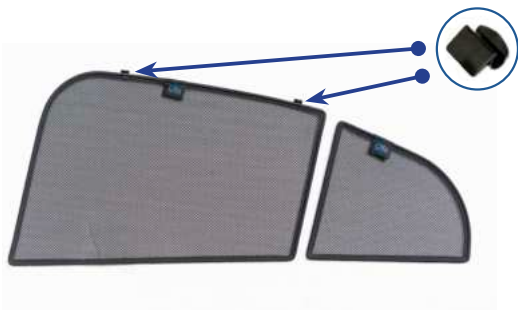

Side Shade Installation

STEP 1