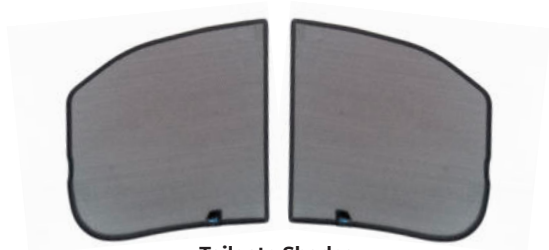

Installation Manual

JAGUAR I PACE 5DR
JAG-IPAC-5-A

Shades

Side Shades

Tailgate Shades

Fixing Clips

CL-M02 x 4

CL-P02 x 2

CL-M14 x 1

CL-W01 x 1

Installation

JAGUAR I PACE 5DR
JAG-IPAC-5-A

Components Needed

Side Shades

CL-M02 x 4

Side Shade Installation