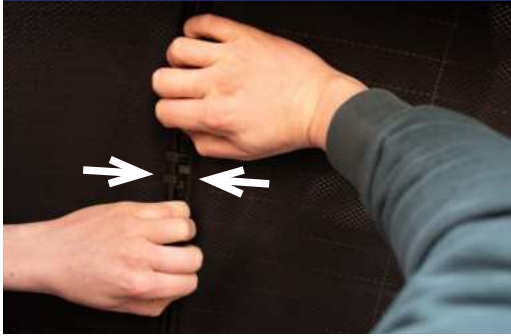

Repeat this whole process for the other side.

STEP 11

STEP 12

Installation

JAGUAR I PACE 5DR
JAG-IPAC-5-A

Tailgate Shade Installation

STEP 13

STEP 14