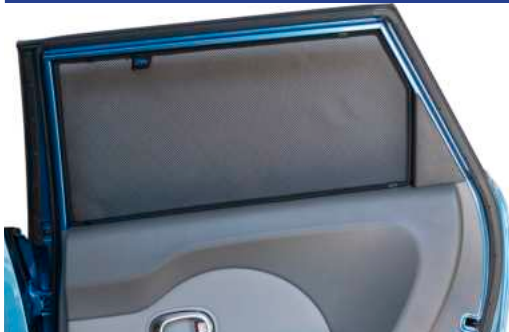

Ensure clips go between metal & rubber trim

Installation

KIA SOUL 5DR
KIA-SOUL-5-B

Side Shade Installation

STEP 7

STEP 8

View from the other side

STEP 9