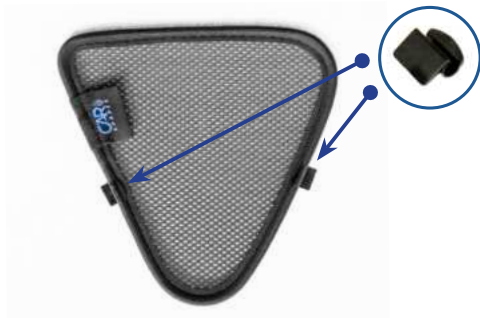

Ensure clips go between metal & rubber trim

Installation

KIA SOUL 5DR
KIA-SOUL-5-B

Side Shade Installation

STEP 7

STEP 8

View from the other side

STEP 9

Repeat this whole process for the other side

Installation

KIA SOUL 5DR
KIA-SOUL-5-B

Components Needed

Port Shades

CL-M02 x 4

Port Shade Installation

STEP 1