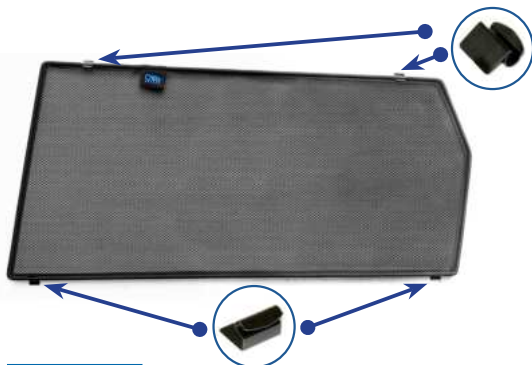

Installation

KIA SOUL 5DR
KIA-SOUL-5-B

Components Needed

Side Shade Installation

STEP 1