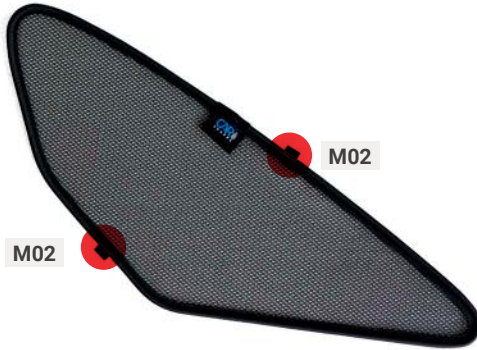

P02

CLEANER

TRIM TOOL - x1

KIA SORENTO | 5-DOOR

KIA-SORE-5-D

Side Windows

CLIP PLACEMENT

Side Window Shades - x2

M09 - x4

TRIM TOOL

KIA SORENTO | 5-DOOR

KIA-SORE-5-D

Load Area Windows

CLIP PLACEMENT

Load Area Shades - x2

M02 - x4

01

02

03

04

KIA SORENTO | 5-DOOR

KIA-SORE-5-D

Tailgate Window

CLIP PLACEMENT